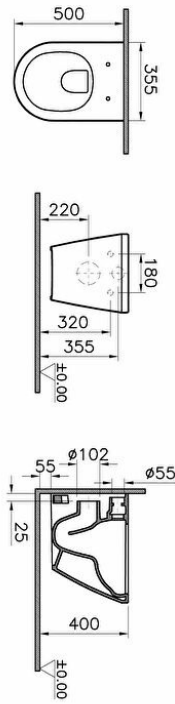

Collection: Integra

Technical specifications

Colour	White
Height	340
Width	355
Depth	490
Designer	VitrA Design Team
Finish	Hygiene
Height Of Toilet	400 mm

Installation Detail	Concealed Installation
Material	Hygiene
Packaged Product Sizes (WxDxH)	395X375X525
Rim Feature	Rim-ex
Certificate	CE
Bidet Function	Without bidet pipe
Body Material	VC- Vitreous China

Design Shape Washbasin	Round
Design Shape	Round
Inner Shape	Wash-down
Marketing Measure (cm)	49 CM
Guarantee	10

2A technical drawing

**Technical specifications**

Colour: White **Height:** 340 **Width:** 355 **Depth:** 490 **Designer:** VitrA Design Team **Finish:** Hygiene **Height Of Toilet:** 400 mm

Installation Detail : Concealed Installation **Material:** Hygiene **Packaged Product Sizes (WxDxH):** 395X375X525 **Rim Feature:** Rim-

ex Certificate: CE **Bidet Function:** Without bidet pipe **Body Material:** VC- Vitreous China **Design Shape Washbasin:** Round

Design Shape : Round **Inner Shape:** Wash-down **Marketing Measure (cm):** 49 CM **Guarantee:** 10