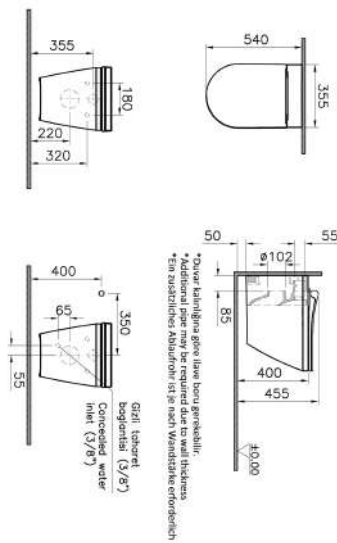

Name	Integra Aquacare Wall-Hung WC
Collection	Integra
Height	340
Width	355
Depth	545
Colour	White
Designer	VitrA Design Team
Soft close	Yes
Certificate	NF
Finish	Hygiene
Brand	VitrA
Bidet Function	With bidet pipe
Hinge Material	Metal
Outlet Type	Horizontal

Product Code: 7041B003-6200

Description

VitrA reserves the right to make changes in products and technical details without prior notice.

All drawings contain the necessary measurements which are subject to standard tolerances. For exact measurements, in particular for customized installation scenarios, it can only be taken from the finished ceramic product.