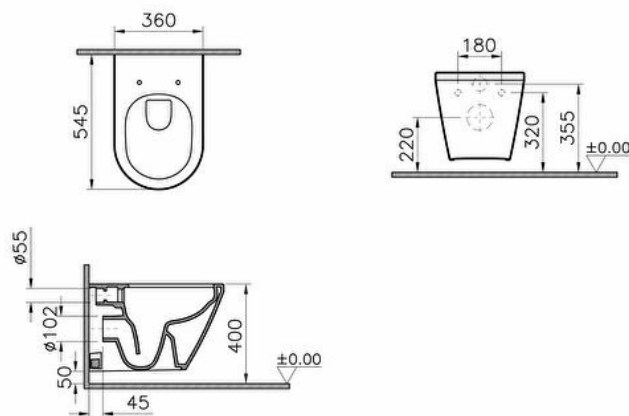

Collection: Integra

Technical specifications

Colour	White
Height	350
Width	360
Depth	545
Designer	VitrA Design Team
Finish	Hygiene
Height Of Toilet	400 mm

Installation Detail	Concealed Installation
Material	Hygiene
Packaged Product Sizes (WxDxH)	405X385X560
Rim Feature	Rim-ex
Certificate	CE
Bidet Function	Without bidet pipe
Body Material	VC- Vitreous China

Design Shape Washbasin	Round
Design Shape Inner Shape	Round Wash-down
Marketing Measure (cm)	55 CM
Guarantee	10

2A technical drawing

**Technical specifications**

Colour: White **Height:** 350 **Width:** 360 **Depth:** 545 **Designer:** VitrA Design Team **Finish:** Hygiene **Height Of Toilet:** 400 mm

Installation Detail : Concealed Installation **Material:** Hygiene **Packaged Product Sizes (WxDxH):** 405X385X560 **Rim Feature:** Rim-ex **Certificate:** CE **Bidet Function:** Without bidet pipe **Body Material:** VC- Vitreous China **Design Shape Washbasin:** Round **Design Shape :** Round **Inner Shape:** Wash-down **Marketing Measure (cm):** 55 CM **Guarantee:** 10