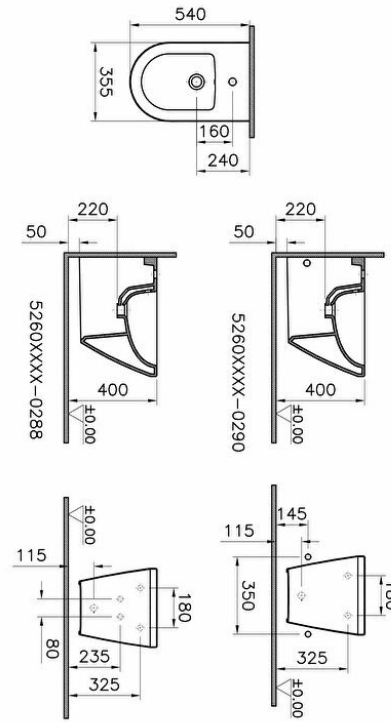

Collection: Integra

Technical specifications

Colour	White
Height	340
Width	355
Depth	540
Designer	VitrA Design Team
Finish	Hygiene
Height Of Toilet	400 mm

Installation Detail	Concealed Installation
Material	Hygiene
Overflow Hole	With Overflow
Water Inlet Detail (REZ ICTKM)	Back
Certificate	CE
Design Shape	Round
Washbasin	Round
Design Shape	Round

Overflow Hole Detail	With Overflow
Tap Hole Options	Single Tap Hole
Ceramic Sanitaryware	
Guarantee	10
Body Material	VC- Vitreous China
Water Inlet Detail (KLOZET BIDE)	Back
Marketing Measure (cm)	54

2A technical drawing

Technical specifications

Colour: White **Height:** 340 **Width:** 355 **Depth:** 540 **Designer:** VitrA Design Team **Finish:** Hygiene **Height Of Toilet:** 400 mm
Installation Detail : Concealed Installation **Material:** Hygiene **Overflow Hole:** With Overflow **Water Inlet Detail (REZ ICTKM):** Back
Certificate: CE **Design Shape Washbasin:** Round **Design Shape :** Round **Overflow Hole Detail:** With Overflow **Tap Hole Options**
Ceramic Sanitaryware: Single Tap Hole **Guarantee:** 10 **Body Material:** VC- Vitreous China **Water Inlet Detail (KLOZET BIDE):** Back
Marketing Measure (cm): 54