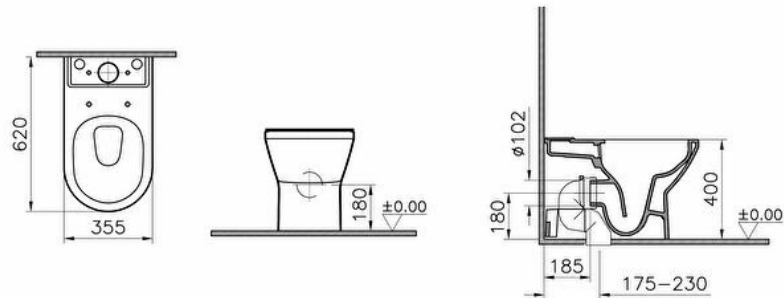

**Collection:** Integra**Technical specifications**

Colour	White
Height	400
Width	355
Depth	620
Designer	VitrA Design Team
Finish	Hygiene
Height Of Toilet	400 mm

Material	Hygiene
Packaged Product	680X380X445
Sizes (WxDxH)	
Rim Feature	Rim-ex
Bidet Function	Without bidet pipe
Design Shape	Round
Inner Shape	Wash-down
Marketing Measure (cm)	62 CM

Open Back/Back To Wall	Back-to-wall
Installation Detail	Floor Mounted by Sides-Single
Guarantee	10
Body Material	VC- Vitreous China

2A technical drawing**Technical specifications**

Colour: White **Height:** 400 **Width:** 355 **Depth:** 620 **Designer:** VitrA Design Team **Finish:** Hygiene **Height Of Toilet:** 400 mm
Material: Hygiene **Packaged Product Sizes (WxDxH):** 680X380X445 **Rim Feature:** Rim-ex **Bidet Function:** Without bidet pipe
Design Shape : Round **Inner Shape:** Wash-down **Marketing Measure (cm):** 62 CM **Open Back/Back To Wall:** Back-to-wall
Installation Detail : Floor Mounted by Sides-Single **Guarantee:** 10 **Body Material:** VC- Vitreous China