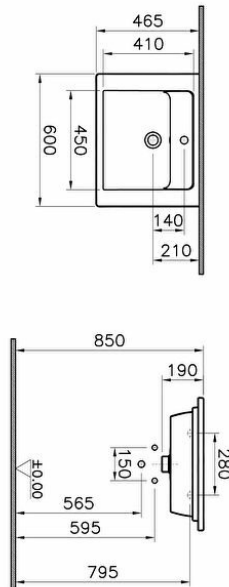

Collection: Integra

Technical specifications

Colour	White
Height	175
Width	605
Depth	470
Designer	VitrA Design Team
Finish	Hygiene
Material	Hygiene

Overflow Hole	With Overflow
Packaged Product	620X210X510
Sizes (WxDxH)	
Certificate	CE
Body Material	FFC- Fire Fine Clay
Design Shape	Rectangular
Washbasin	
Overflow Hole Detail	With Overflow
Tap Hole Options	Single Tap Hole
Ceramic Sanitaryware	

Guarantee	10
Drainer	Not included
Syphon	Syphon Not Included
Marketing Measure (cm)	60 x 47

2A technical drawing

**Technical specifications**

Colour: White **Height:** 175 **Width:** 605 **Depth:** 470 **Designer:** VitrA Design Team **Finish:** Hygiene **Material:** Hygiene **Overflow Hole:** With Overflow **Packaged Product Sizes (WxDxH):** 620X210X510 **Certificate:** CE **Body Material:** FFC- Fire Fine Clay **Design Shape Washbasin:** Rectangular **Overflow Hole Detail:** With Overflow **Tap Hole Options Ceramic Sanitaryware:** Single Tap Hole **Guarantee:** 10 **Drainer:** Not included **Syphon:** Syphon Not Included **Marketing Measure (cm):** 60 x 47