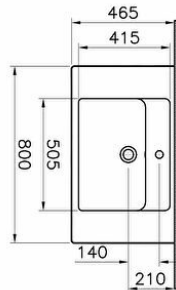

Collection: Integra

Technical specifications

Colour	White
Height	175
Width	800
Depth	465
Designer	VitrA Design Team
Finish	Hygiene
Material	Hygiene

Overflow Hole	With Overflow
Packaged Product	825X205X505
Sizes (WxDxH)	
Certificate	CE
Body Material	FFC- Fire Fine Clay
Overflow Hole Detail	With Overflow
Tap Hole Options	Single Tap Hole
Ceramic Sanitaryware	
Guarantee	10

Drainer	Not included
Syphon	Syphon Not Included
Marketing Measure (cm)	80 x 47

2A technical drawing

**Technical specifications**

Colour: White **Height:** 175 **Width:** 800 **Depth:** 465 **Designer:** VitrA Design Team **Finish:** Hygiene **Material:** Hygiene **Overflow Hole:** With Overflow **Packaged Product Sizes (WxDxH):** 825X205X505 **Certificate:** CE **Body Material:** FFC- Fire Fine Clay **Overflow Hole Detail:** With Overflow **Tap Hole Options Ceramic Sanitaryware:** Single Tap Hole **Guarantee:** 10 **Drainer:** Not included **Syphon:** Syphon Not Included **Marketing Measure (cm):** 80 x 47