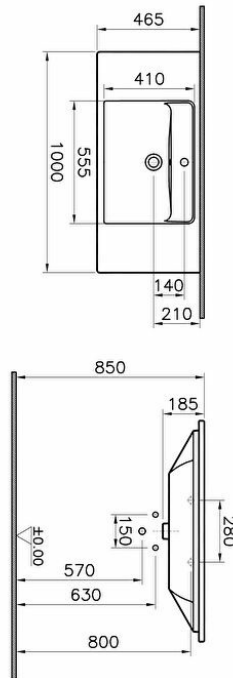

### Technical specifications

<b>Colour</b>	White
<b>Height</b>	175
<b>Width</b>	1000
<b>Depth</b>	465
<b>Designer</b>	VitrA Design Team
<b>Finish</b>	Hygiene
<b>Material</b>	Hygiene

<b>Overflow Hole</b>	With Overflow
<b>Packaged Product</b>	1025X215X505
<b>Sizes (WxDxH)</b>	
<b>Certificate</b>	CE
<b>Body Material</b>	FFC- Fire Fine Clay
<b>Overflow Hole Detail</b>	With Overflow
<b>Tap Hole Options</b>	Single Tap Hole
<b>Ceramic Sanitaryware</b>	
<b>Guarantee</b>	10

<b>Drainer</b>	Not included
<b>Syphon</b>	Syphon Not Included
<b>Marketing Measure (cm)</b>	100 x 47

## 2A technical drawing

**Technical specifications**

**Colour:** White **Height:** 175 **Width:** 1000 **Depth:** 465 **Designer:** VitrA Design Team **Finish:** Hygiene **Material:** Hygiene **Overflow Hole:** With Overflow **Packaged Product Sizes (WxDxH):** 1025X215X505 **Certificate:** CE **Body Material:** FFC- Fire Fine Clay **Overflow Hole Detail:** With Overflow **Tap Hole Options Ceramic Sanitaryware:** Single Tap Hole **Guarantee:** 10 **Drainer:** Not included **Syphon:** Syphon Not Included **Marketing Measure (cm):** 100 x 47