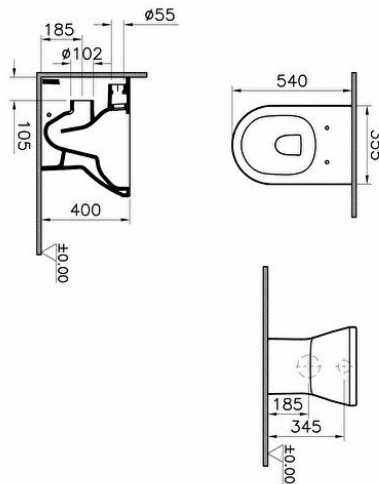

**Collection:** Integra**Technical specifications**

Colour	White
Height	400
Width	355
Depth	540
Designer	VitrA Design Team
Finish	Hygiene
Height Of Toilet	400 mm

Installation Detail	Floor Mounted by Sides-Single
Material	Hygiene
Packaged Product Sizes (WxDxH)	575X390X440
Rim Feature	Rim-ex
Certificate	CE
Bidet Function	Without bidet pipe
Body Material	VC- Vitreous China

Design Shape Washbasin	Round
Design Shape Inner Shape	Round Wash-down
Marketing Measure (cm)	54 CM
Open Back/Back To Wall	Back-to-wall
Guarantee	10

2A technical drawing**Technical specifications**

Colour: White **Height:** 400 **Width:** 355 **Depth:** 540 **Designer:** VitrA Design Team **Finish:** Hygiene **Height Of Toilet:** 400 mm
Installation Detail : Floor Mounted by Sides-Single **Material:** Hygiene **Packaged Product Sizes (WxDxH):** 575X390X440 **Rim**
Feature: Rim-ex **Certificate:** CE **Bidet Function:** Without bidet pipe **Body Material:** VC- Vitreous China **Design Shape Washbasin:**
Round **Design Shape :** Round **Inner Shape:** Wash-down **Marketing Measure (cm):** 54 CM **Open Back/Back To Wall:** Back-to-wall
Guarantee: 10