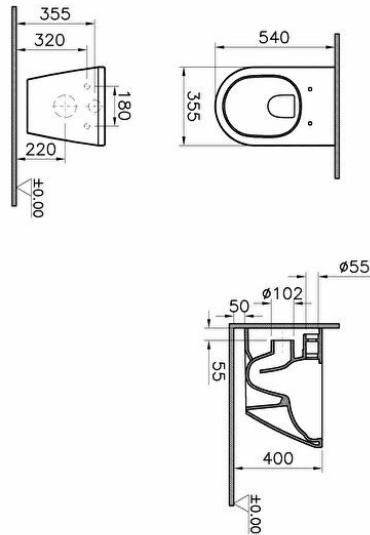

Collection: Integra

Technical specifications

Colour	White
Height	350
Width	355
Depth	540
Designer	VitrA Design Team
Finish	Hygiene
Height Of Toilet	400 mm

Installation Detail	Wall Mounted - Open Fixation
Material	Hygiene
Packaged Product Sizes (WxDxH)	405X385X560
Rim Feature	Rim-ex
Certificate	CE
Bidet Function	Without bidet pipe
Body Material	VC- Vitreous China

Design Shape Washbasin	Round
Design Shape Inner Shape	Round Wash-down
Marketing Measure (cm)	54 CM
Guarantee	10

2A technical drawing

**Technical specifications**

Colour: White **Height:** 350 **Width:** 355 **Depth:** 540 **Designer:** VitrA Design Team **Finish:** Hygiene **Height Of Toilet:** 400 mm
Installation Detail : Wall Mounted - Open Fixation **Material:** Hygiene **Packaged Product Sizes (WxDxH):** 405X385X560 **Rim**
Feature: Rim-ex **Certificate:** CE **Bidet Function:** Without bidet pipe **Body Material:** VC- Vitreous China **Design Shape Washbasin:**
Round **Design Shape :** Round **Inner Shape:** Wash-down **Marketing Measure (cm):** 54 CM **Guarantee:** 10