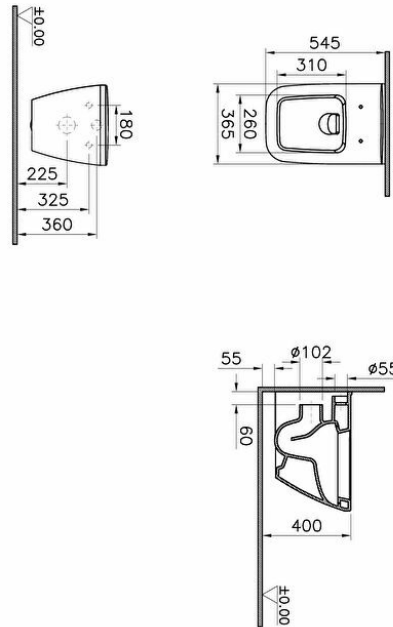

**Collection:** Integra Square**Technical specifications**

<b>Colour</b>	White
<b>Height</b>	340
<b>Width</b>	365
<b>Depth</b>	540
<b>Designer</b>	VitrA Design Team
<b>Finish</b>	Hygiene
<b>Height Of Toilet</b>	400 mm

<b>Installation Detail</b>	Concealed Installation
<b>Material</b>	Hygiene
<b>Packaged Product Sizes (WxDxH)</b>	405X385X560
<b>Rim Feature</b>	Box-Rim
<b>Bidet Function</b>	Without bidet pipe
<b>Body Material</b>	VC- Vitreous China
<b>Design Shape</b>	Squarish
<b>Washbasin</b>	

<b>Inner Shape</b>	Wash-down
<b>Marketing Measure (cm)</b>	54 CM
<b>Guarantee</b>	10
<b>Design Shape</b>	Squarish

## 2A technical drawing

**Technical specifications**

**Colour:** White **Height:** 340 **Width:** 365 **Depth:** 540 **Designer:** VitrA Design Team **Finish:** Hygiene **Height Of Toilet:** 400 mm

**Installation Detail :** Concealed Installation **Material:** Hygiene **Packaged Product Sizes (WxDxH):** 405X385X560 **Rim Feature:** Box-Rim **Bidet Function:** Without bidet pipe **Body Material:** VC- Vitreous China **Design Shape Washbasin:** Squarish **Inner Shape:** Wash-down **Marketing Measure (cm):** 54 CM **Guarantee:** 10 **Design Shape :** Squarish