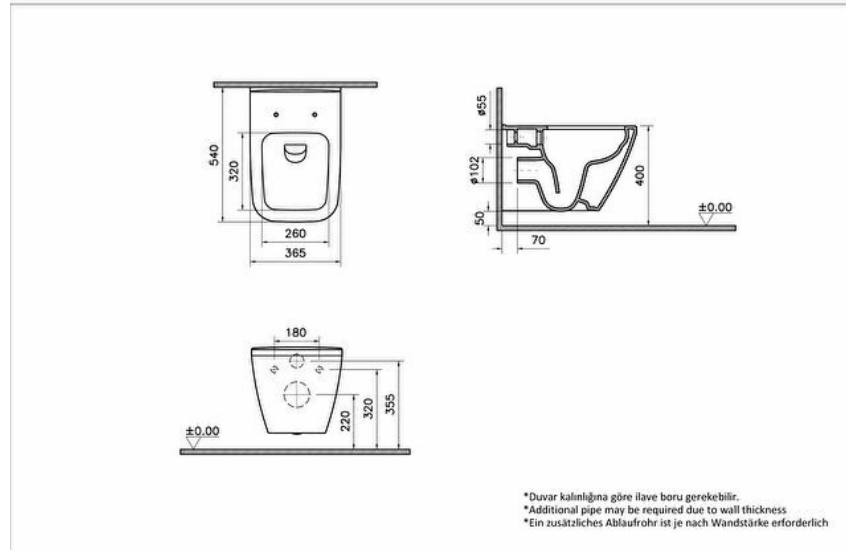

**Collection:** Integra Square**Technical specifications**

Colour	White
Height	350
Width	365
Depth	540
Designer	VitrA Design Team
Finish	Hygiene
Height Of Toilet	400 mm

Installation Detail	Concealed Installation
Material	Hygiene
Packaged Product Sizes (WxDxH)	405X385X560
Rim Feature	Rim-ex
Bidet Function	Without bidet pipe
Body Material	VC- Vitreous China
Design Shape	Squarish
Washbasin	

Design Shape	Squarish
Inner Shape	Wash-down
Marketing Measure (cm)	55 CM
Guarantee	10

2A technical drawing

Technical specifications

Colour: White **Height:** 350 **Width:** 365 **Depth:** 540 **Designer:** VitrA Design Team **Finish:** Hygiene **Height Of Toilet:** 400 mm

Installation Detail : Concealed Installation **Material:** Hygiene **Packaged Product Sizes (WxDxH):** 405X385X560 **Rim Feature:**

Rim-ex **Bidet Function:** Without bidet pipe **Body Material:** VC- Vitreous China **Design Shape Washbasin:** Squarish **Design Shape :**

Squarish **Inner Shape:** Wash-down **Marketing Measure (cm):** 55 CM **Guarantee:** 10