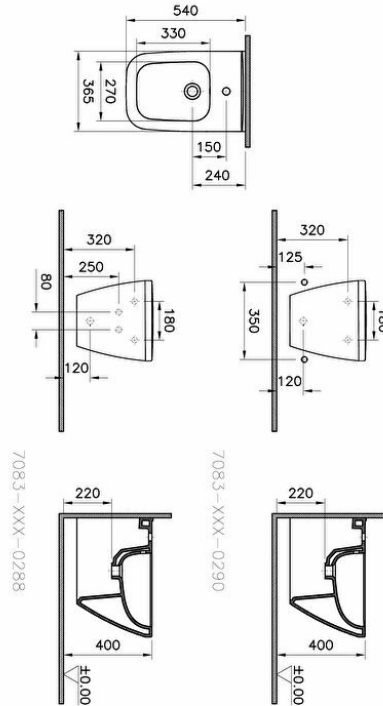

Collection: Integra Square

Technical specifications

Colour	White
Height	330
Width	365
Depth	540
Designer	VitrA Design Team
Finish	Hygiene
Height Of Toilet	400 mm

Installation Detail	Concealed Installation
Material	Hygiene
Overflow Hole	With Overflow
Packaged Product	405X385X560
Sizes (WxDxH)	
Water Inlet Detail (REZ ICTKM)	Back
Body Material	VC- Vitreous China
Design Shape	Squarish
Washbasin	

Overflow Hole Detail	With Overflow
Tap Hole Options	Single Tap Hole
Ceramic Sanitaryware	
Guarantee	10
Design Shape	Squarish
Water Inlet Detail (KLOZET BIDE)	Back
Marketing Measure (cm)	54

2A technical drawing

Technical specifications

Colour: White **Height:** 330 **Width:** 365 **Depth:** 540 **Designer:** VitrA Design Team **Finish:** Hygiene **Height Of Toilet:** 400 mm
Installation Detail : Concealed Installation **Material:** Hygiene **Overflow Hole:** With Overflow **Packaged Product Sizes (WxDxH):** 405X385X560 **Water Inlet Detail (REZ ICTKM):** Back **Body Material:** VC- Vitreous China **Design Shape Washbasin:** Squarish
Overflow Hole Detail: With Overflow **Tap Hole Options Ceramic Sanitaryware:** Single Tap Hole **Guarantee:** 10 **Design Shape :** Squarish **Water Inlet Detail (KLOZET BIDE):** Back **Marketing Measure (cm):** 54