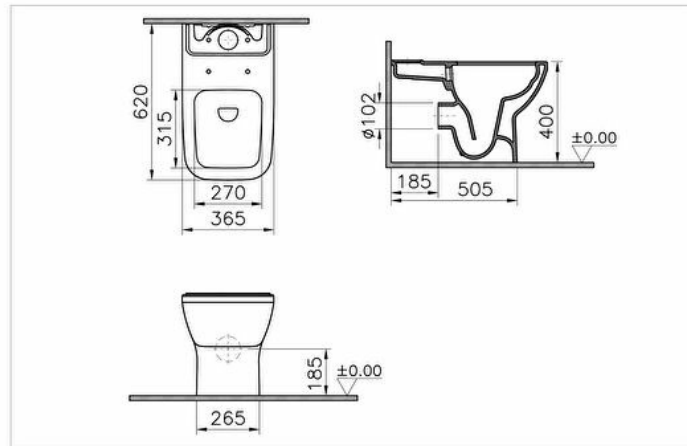

**Collection:** Integra Square**Technical specifications**

Colour	White
Height	400
Width	360
Depth	620
Designer	VitrA Design Team
Finish	Hygiene
Guarantee	10

Height Of Toilet	400 mm
Installation Detail	Floor Mounted by Sides-Single
Material	Hygiene
Packaged Product	680X380X445
Sizes (WxDxH)	
Rim Feature	Rim-ex
Bidet Function	Without bidet pipe
Body Material	VC- Vitreous China

Design Shape	Squarish
Inner Shape	Wash-down
Marketing Measure (cm)	62 CM
Open Back/Back To Wall	Back-to-wall

2A technical drawing**Technical specifications**

Colour: White **Height:** 400 **Width:** 360 **Depth:** 620 **Designer:** VitrA Design Team **Finish:** Hygiene **Guarantee:** 10 **Height Of Toilet:** 400 mm **Installation Detail :** Floor Mounted by Sides-Single **Material:** Hygiene **Packaged Product Sizes (WxDxH):** 680X380X445 **Rim Feature:** Rim-ex **Bidet Function:** Without bidet pipe **Body Material:** VC- Vitreous China **Design Shape :** Squarish **Inner Shape:** Wash-down **Marketing Measure (cm):** 62 CM **Open Back/Back To Wall:** Back-to-wall