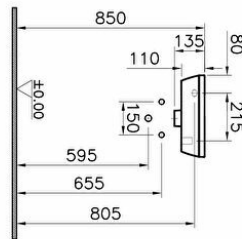

Collection: Integra

Technical specifications

Colour	White
Height	135
Width	370
Depth	220
Designer	VitrA Design Team
Finish	Hygiene
Material	Hygiene

Overflow Hole	With Overflow
Body Material	VC- Vitreous China
Design Shape	Rectangular
Washbasin	
Overflow Hole Detail	With Overflow
Guarantee	10
Drainer	Not included
Syphon	Syphon Not Included

Tap Hole Options	Single Tap Hole from Left
Ceramic Sanitaryware	
Marketing Measure (cm)	35 x 22

2A technical drawing

**Technical specifications**

Colour: White **Height:** 135 **Width:** 370 **Depth:** 220 **Designer:** VitrA Design Team **Finish:** Hygiene **Material:** Hygiene **Overflow Hole:** With Overflow **Body Material:** VC- Vitreous China **Design Shape Washbasin:** Rectangular **Overflow Hole Detail:** With Overflow **Guarantee:** 10 **Drainer:** Not included **Syphon:** Syphon Not Included **Tap Hole Options Ceramic Sanitaryware:** Single Tap Hole from Left **Marketing Measure (cm):** 35 x 22