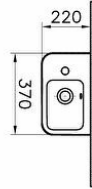

Collection: Integra

Technical specifications

Colour	White
Height	135
Width	370
Depth	220
Designer	VitrA Design Team
Finish	Hygiene
Material	Hygiene

Overflow Hole	With Overflow
Body Material	VC- Vitreous China
Design Shape	Rectangular
Washbasin	
Overflow Hole Detail	With Overflow
Guarantee	10
Drainer	Not included
Syphon	Syphon Not Included

Tap Hole Options	Single Tap Hole from Left
Ceramic Sanitaryware	
Marketing Measure (cm)	35 x 22

2A technical drawing

**Technical specifications**

Colour: White **Height:** 135 **Width:** 370 **Depth:** 220 **Designer:** VitrA Design Team **Finish:** Hygiene **Material:** Hygiene **Overflow Hole:** With Overflow **Body Material:** VC- Vitreous China **Design Shape Washbasin:** Rectangular **Overflow Hole Detail:** With Overflow **Guarantee:** 10 **Drainer:** Not included **Syphon:** Syphon Not Included **Tap Hole Options Ceramic Sanitaryware:** Single Tap Hole from Left **Marketing Measure (cm):** 35 x 22