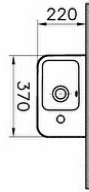

### Technical specifications

<b>Colour</b>	White
<b>Height</b>	135
<b>Width</b>	370
<b>Depth</b>	220
<b>Designer</b>	VitrA Design Team
<b>Finish</b>	Hygiene
<b>Material</b>	Hygiene

<b>Overflow Hole</b>	With Overflow
<b>Body Material</b>	VC- Vitreous China
<b>Design Shape</b>	Rectangular
<b>Washbasin</b>	
<b>Overflow Hole Detail</b>	With Overflow
<b>Tap Hole Options</b>	Single Tap Hole
<b>Ceramic Sanitaryware</b>	
<b>Guarantee</b>	10
<b>Drainer</b>	Not included

<b>Syphon</b>	Syphon Not Included
<b>Marketing Measure (cm)</b>	35 x 22

## 2A technical drawing

**Technical specifications**

**Colour:** White **Height:** 135 **Width:** 370 **Depth:** 220 **Designer:** VitrA Design Team **Finish:** Hygiene **Material:** Hygiene **Overflow Hole:** With Overflow **Body Material:** VC- Vitreous China **Design Shape Washbasin:** Rectangular **Overflow Hole Detail:** With Overflow **Tap Hole Options Ceramic Sanitaryware:** Single Tap Hole **Guarantee:** 10 **Drainer:** Not included **Syphon:** Syphon Not Included **Marketing Measure (cm):** 35 x 22