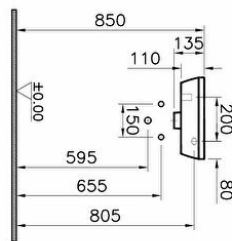

### Technical specifications

<b>Colour</b>	White
<b>Height</b>	135
<b>Width</b>	370
<b>Depth</b>	220
<b>Designer</b>	VitrA Design Team
<b>Finish</b>	Hygiene
<b>Material</b>	Hygiene

<b>Overflow Hole</b>	With Overflow
<b>Body Material</b>	VC- Vitreous China
<b>Design Shape</b>	Rectangular
<b>Washbasin</b>	
<b>Overflow Hole Detail</b>	With Overflow
<b>Tap Hole Options</b>	Single Tap Hole
<b>Ceramic Sanitaryware</b>	
<b>Guarantee</b>	10
<b>Drainer</b>	Not included

<b>Syphon</b>	Syphon Not Included
<b>Marketing Measure (cm)</b>	35 x 22

## 2A technical drawing

**Technical specifications**

**Colour:** White **Height:** 135 **Width:** 370 **Depth:** 220 **Designer:** VitrA Design Team **Finish:** Hygiene **Material:** Hygiene **Overflow Hole:** With Overflow **Body Material:** VC- Vitreous China **Design Shape Washbasin:** Rectangular **Overflow Hole Detail:** With Overflow **Tap Hole Options Ceramic Sanitaryware:** Single Tap Hole **Guarantee:** 10 **Drainer:** Not included **Syphon:** Syphon Not Included **Marketing Measure (cm):** 35 x 22