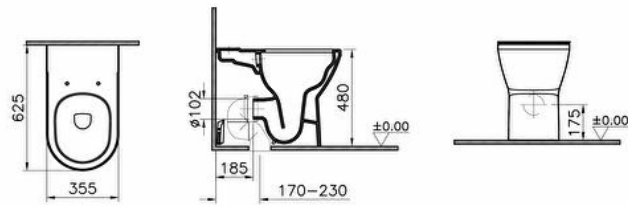

Collection: Integra

Technical specifications

Colour	White
Height	480
Width	355
Depth	620
Designer	VitrA Design Team
Finish	Hygiene
Guarantee	10

Height Of Toilet	480 mm
Installation Detail	Floor Mounted by Sides-Single
Material	Hygiene
Packaged Product	680X380X530
Sizes (WxDxH)	
Rim Feature	Rim-ex
Bidet Function	Without bidet pipe
Body Material	VC- Vitreous China

Design Shape	Round
Inner Shape	Wash-down
Marketing Measure (cm)	62 CM
Open Back/Back To Wall	Back-to-wall
Special Needs	Yes
Special Solutions	Health&Care

2A technical drawing

**Technical specifications**

Colour: White **Height:** 480 **Width:** 355 **Depth:** 620 **Designer:** VitrA Design Team **Finish:** Hygiene **Guarantee:** 10 **Height Of Toilet:** 480 mm **Installation Detail:** Floor Mounted by Sides-Single **Material:** Hygiene **Packaged Product Sizes (WxDxH):** 680X380X530 **Rim Feature:** Rim-ex **Bidet Function:** Without bidet pipe **Body Material:** VC- Vitreous China **Design Shape:** Round **Inner Shape:** Wash-down **Marketing Measure (cm):** 62 CM **Open Back/Back To Wall:** Back-to-wall **Special Needs:** Yes **Special Solutions:** Health&Care