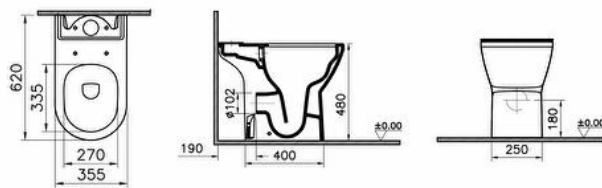

Collection: Integra

Technical specifications

Colour	White
Height	480
Width	355
Depth	620
Designer	VitrA Design Team
Finish	Hygiene
Height Of Toilet	480 mm

Installation Detail	Floor Mounted by Sides-Single
Material	Hygiene
Packaged Product Sizes (WxDxH)	680X380X530
Rim Feature	Rim-ex
Bidet Function	Without bidet pipe
Design Shape	Round
Inner Shape	Wash-down

Marketing Measure (cm)	62 CM
Open Back/Back To Wall	Open back
Special Needs	Yes
Special Solutions	Health&Care
Guarantee	10
Body Material	VC- Vitreous China

2A technical drawing

**Technical specifications**

Colour: White **Height:** 480 **Width:** 355 **Depth:** 620 **Designer:** Vitra Design Team **Finish:** Hygiene **Height Of Toilet:** 480 mm
Installation Detail : Floor Mounted by Sides-Single **Material:** Hygiene **Packaged Product Sizes (WxDxH):** 680X380X530 **Rim**
Feature: Rim-ex **Bidet Function:** Without bidet pipe **Design Shape :** Round **Inner Shape:** Wash-down **Marketing Measure (cm):** 62
CM **Open Back/Back To Wall:** Open back **Special Needs:** Yes **Special Solutions:** Health&Care **Guarantee:** 10 **Body Material:** VC-
Vitreous China