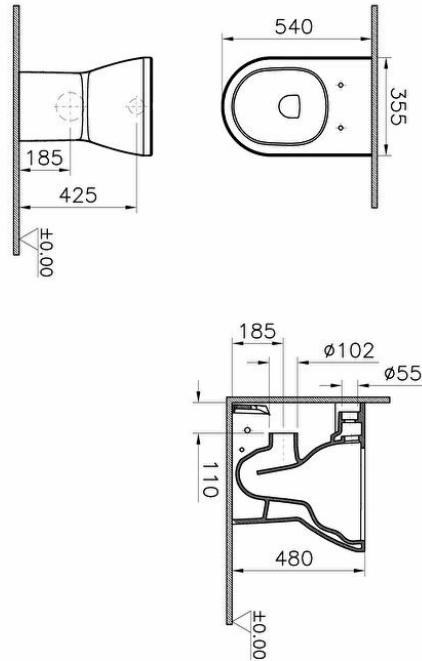

**Collection:** Integra**Technical specifications**

Colour	White
Height	480
Width	355
Depth	540
Designer	VitrA Design Team
Finish	Hygiene
Height Of Toilet	480 mm

Installation Detail	Floor Mounted by Sides-Single
Material	Hygiene
Packaged Product Sizes (WxDxH)	590X395X535
Rim Feature	Rim-ex
Certificate	CE
Bidet Function	Without bidet pipe
Body Material	VC- Vitreous China

Design Shape Washbasin	Round
Design Shape	Round
Inner Shape	Wash-down
Marketing Measure (cm)	54 CM
Open Back/Back To Wall	Back-to-wall
Special Needs	Yes
Special Solutions	Health&Care
Guarantee	10

2A technical drawing**Technical specifications**

Colour: White **Height:** 480 **Width:** 355 **Depth:** 540 **Designer:** VitrA Design Team **Finish:** Hygiene **Height Of Toilet:** 480 mm
Installation Detail : Floor Mounted by Sides-Single **Material:** Hygiene **Packaged Product Sizes (WxDxH):** 590X395X535 **Rim Feature:** Rim-ex **Certificate:** CE **Bidet Function:** Without bidet pipe **Body Material:** VC- Vitreous China **Design Shape Washbasin:** Round **Design Shape :** Round **Inner Shape:** Wash-down **Marketing Measure (cm):** 54 CM **Open Back/Back To Wall:** Back-to-wall
Special Needs: Yes **Special Solutions:** Health&Care **Guarantee:** 10