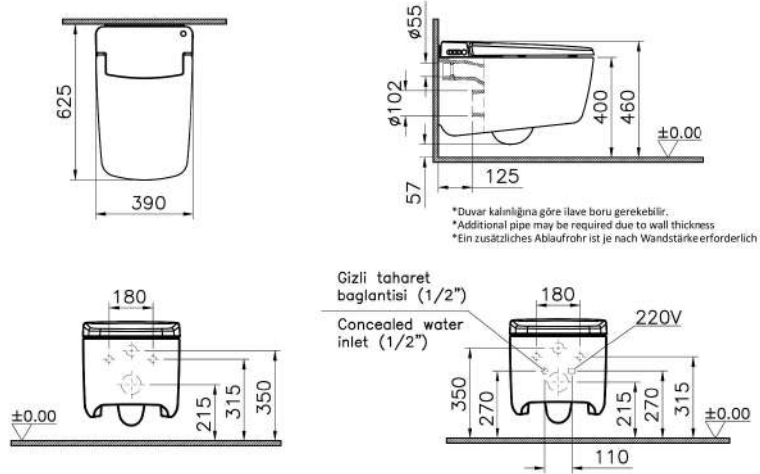

Name	V-Care Prime Wall-Hung WC
Collection	V-Care
Height	345
Width	390
Depth	625
Colour	White
Designer	Arik Levy
Soft close	Yes
Certificate	Belgaqua
Certificate	CE
Certificate	DVGW
Certificate	SVGW
Finish	VitraClean
Brand	VitrA
Bidet Function	With bidet pipe
Outlet Type	Horizontal

Product Code: 7231B403-6216

Description

VitrA reserves the right to make changes in products and technical details without prior notice.

All drawings contain the necessary measurements which are subject to standard tolerances. For exact measurements, in particular for customized installation scenarios, it can only be taken from the finished ceramic product.