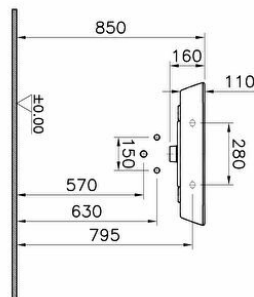

Collection: Zentrum

Technical specifications

Colour	White
Height	155
Width	645
Depth	480
Designer	Michael Stein
Finish	Hygiene
Material	Hygiene

Overflow Hole	With Overflow
Certificate	CE
Body Material	FFC- Fire Fine Clay
Overflow Hole Detail	With Overflow
Tap Hole Options	Single Tap Hole
Ceramic Sanitaryware	
Guarantee	10
Drainer	Not included

Syphon	Syphon Not Included
---------------	---------------------

Marketing Measure (cm)	65 x 48
-------------------------------	---------

2A technical drawing

Technical specifications

Colour: White **Height:** 155 **Width:** 645 **Depth:** 480 **Designer:** Michael Stein **Finish:** Hygiene **Material:** Hygiene **Overflow Hole:** With Overflow **Certificate:** CE **Body Material:** FFC- Fire Fine Clay **Overflow Hole Detail:** With Overflow **Tap Hole Options Ceramic Sanitaryware:** Single Tap Hole **Guarantee:** 10 **Drainer:** Not included **Syphon:** Syphon Not Included **Marketing Measure (cm):** 65 x 48