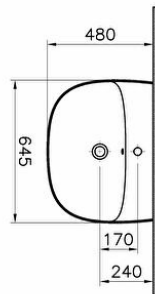

Collection: Zentrum

Technical specifications

Colour	White
Height	155
Width	645
Depth	480
Designer	Michael Stein
Finish	Hygiene
Material	Hygiene

Overflow Hole	With Overflow
Certificate	CE
Body Material	FFC- Fire Fine Clay
Overflow Hole Detail	With Overflow
Tap Hole Options	Single Tap Hole
Ceramic Sanitaryware	
Guarantee	10
Drainer	Not included

Syphon	Syphon Not Included
---------------	---------------------

Marketing Measure (cm)	65 x 48
-------------------------------	---------

2A technical drawing

Technical specifications

Colour: White **Height:** 155 **Width:** 645 **Depth:** 480 **Designer:** Michael Stein **Finish:** Hygiene **Material:** Hygiene **Overflow Hole:** With Overflow **Certificate:** CE **Body Material:** FFC- Fire Fine Clay **Overflow Hole Detail:** With Overflow **Tap Hole Options Ceramic Sanitaryware:** Single Tap Hole **Guarantee:** 10 **Drainer:** Not included **Syphon:** Syphon Not Included **Marketing Measure (cm):** 65 x 48