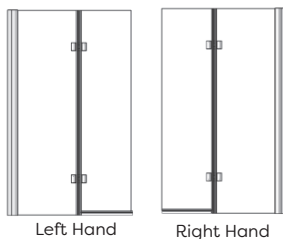

## Features and Benefits

<b>GLASS THICKNESS</b> <b>8</b> Millimetres	<b>TOTAL HEIGHT</b> <b>1500</b> Millimetres	<b>GLASS PROTECTION</b> <b>ULTRA CARE</b> BY ROMAN	<b>TRUELIFE</b> <b>LIFETIME GUARANTEE</b>
---	---	--	--

- Frame: Silver or Black
- Vertical adjustment: 20mm
- Horizontal PVC seal and vertical magnetic seals
- Inward opening only
- Fixed panel and hinged screen
- Bath top aluminium seal for added water integrity
- Suitable for use with power showers
- Left or right handing must be specified

Innov8 Folding Bath Screen N2BV13SL  
Shower Basket RSB05

Inward Folding

Left Hand

Right Hand

“ As used in top hotels all over the world ”

Description	Frame Colour	Handing	Width (mm)	Adjustments (mm)	Code	Cost ex VAT	Cost inc VAT
Inward Opening Bath Screen	Silver	Left Hand	900	880 - 900	N2BV13SL	£626.73	£752.08
Inward Opening Bath Screen	Silver	Right Hand	900	880 - 900	N2BV13SR	£626.73	£752.08
Inward Opening Bath Screen	Black	Left Hand	900	880 - 900	N2BV13BL	£626.73	£752.08
Inward Opening Bath Screen	Black	Right Hand	900	880 - 900	N2BV13BR	£626.73	£752.08