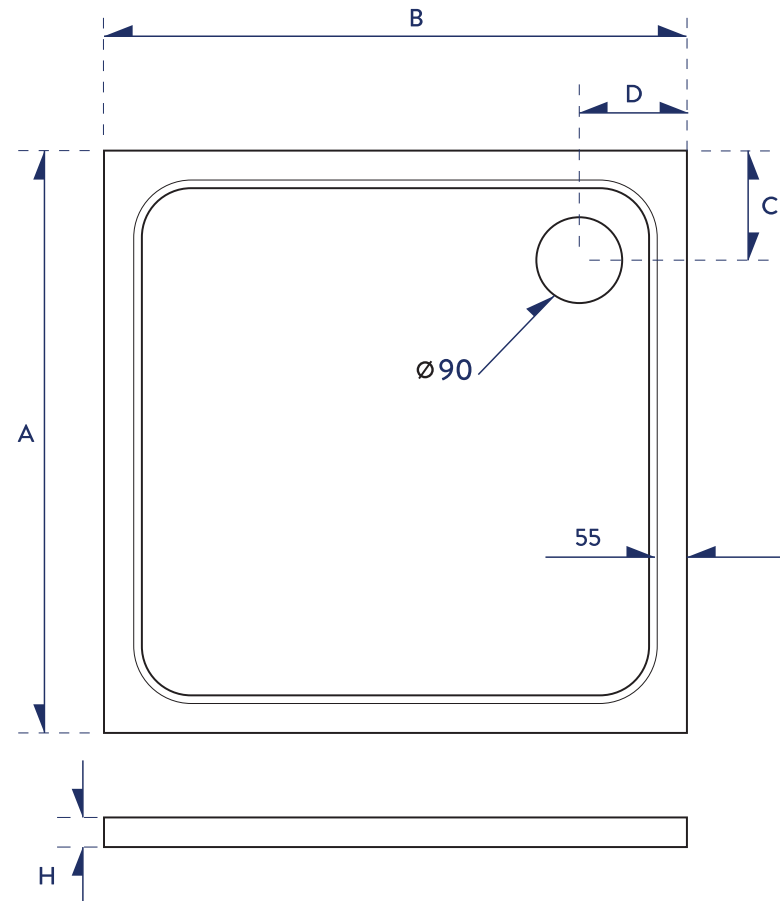

SQUARE SHOWER TRAY

Code	Product Specification (mm)	A (mm)	B (mm)	C (mm)	D (mm)	H (mm)	Packaging Specification (mm)	Net Weight (kg)	Gross Weight (kg)
760-760-SQ-WTE	760*760*30	760	760	160	160	30	800*800*60	25	26