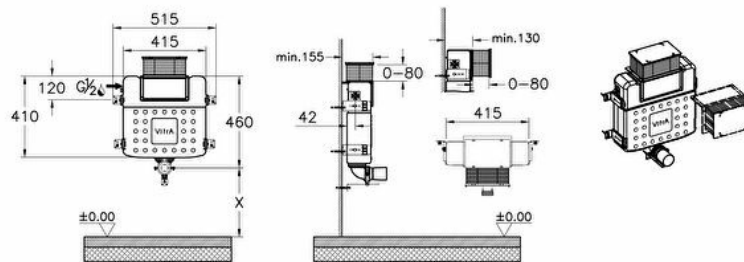

Reduced-Height Concealed Cistern for Back-to-Wall Toilet - 82cm

Product Code: 761-1740-01UK

Collection: VUni

Technical specifications

Colour	No Color
Height	460
Width	517
Depth	155
Mounting type	In-wall
Thickness	12 cm
Water Inlet Detail (REZ ICTKM)	Side

Body Material	Plastic
Large Flush Volume, Adjustable Range	6
Marketing Measure (cm)	82 CM
Operating Pressure	0.5-10 bar(Recommended 3-5Bar)
Small Flush Volume, Adjustable Range	3
Packaged Product Sizes (WxDxH)	765X145X577
Guarantee	10

Designer	VitrA Design Team
Application Type	Wetwall Application
Certificate	UKCA

2A technical drawing

Technical specifications

Colour: No Color **Height:** 460 **Width:** 517 **Depth:** 155 **Mounting type:** In-wall **Thickness:** 12 cm **Water Inlet Detail (REZ ICTKM):** Side **Body Material:** Plastic **Large Flush Volume, Adjustable Range:** 6 **Marketing Measure (cm):** 82 CM **Operating Pressure:** 0.5-10 bar (Recommended 3-5 Bar) **Small Flush Volume, Adjustable Range:** 3 **Packaged Product Sizes (WxDxH):** 765X145X577 **Guarantee:** 10 **Designer:** Vitra Design Team **Application Type:** Wetwall Application **Certificate:** UKCA