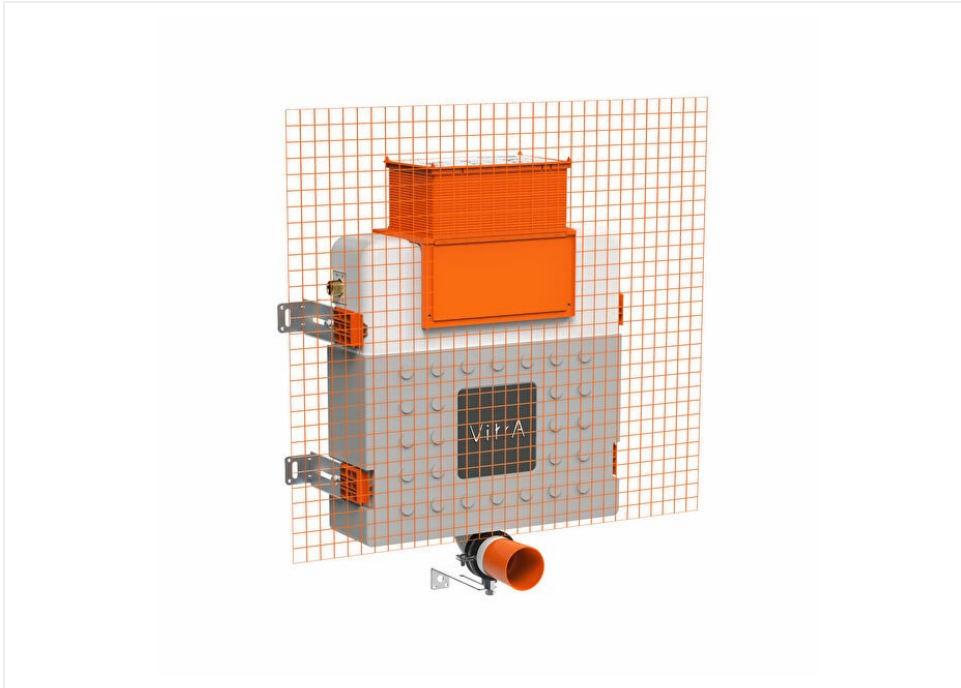

Reduced-Height Concealed Cistern for Back-to-Wall Toilet - 82cm

Product Code: 761-1740-01UK

Collection: VUni

Technical specifications

Colour	No Color
Height	460
Width	517
Depth	155
Mounting type	In-wall
Thickness	12 cm
Water Inlet Detail (REZ ICTKM)	Side

Body Material	Plastic
Large Flush Volume, Adjustable Range	6
Marketing Measure (cm)	82 CM
Operating Pressure	0.5-10 bar(Recommended 3-5Bar)
Small Flush Volume, Adjustable Range	3
Packaged Product Sizes (WxDxH)	765X145X577
Guarantee	10

Designer	VitrA Design Team
Application Type	Wetwall Application
Certificate	UKCA

2A technical drawing

Technical specifications

Colour: No Color **Height:** 460 **Width:** 517 **Depth:** 155 **Mounting type:** In-wall **Thickness:** 12 cm **Water Inlet Detail (REZ ICTKM):** Side **Body Material:** Plastic **Large Flush Volume, Adjustable Range:** 6 **Marketing Measure (cm):** 82 CM **Operating Pressure:** 0.5-10 bar (Recommended 3-5 Bar) **Small Flush Volume, Adjustable Range:** 3 **Packaged Product Sizes (WxDxH):** 765X145X577 **Guarantee:** 10 **Designer:** Vitra Design Team **Application Type:** Wetwall Application **Certificate:** UKCA