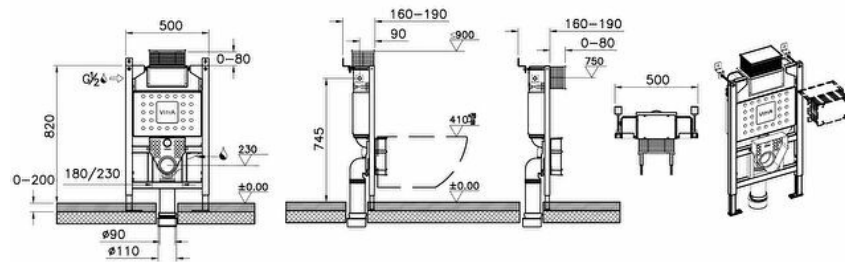

V-Fix Prime Reduced-Height Wall-Hung Frame for Wall-Hung Toilet - 82cm

Product Code: 761-5805-01UK

Collection: VUni

Technical specifications

Colour	No Color
Height	820
Width	500
Depth	190
Designer	VitrA Design Team
Mounting type	Pre-Wall Drywall
Packaged Product Sizes (WxDxH)	1152X170X560

Thickness	12 cm
Water Inlet Detail (REZ ICTKM)	Side
Body Material	Plastic
Large Flush Volume, Adjustable Range	6
Marketing Measure (cm)	82 CM
Operating Pressure	Min:0.5-Max:10Recommended(1-5)
Small Flush Volume, Adjustable Range	3

Guarantee	10
Application Type	Drywall Application
Certificate	UKCA

2A technical drawing

Technical specifications

Colour: No Color **Height:** 820 **Width:** 500 **Depth:** 190 **Designer:** VitrA Design Team **Mounting type:** Pre-Wall Drywall **Packaged Product Sizes (WxDxH):** 1152X170X560 **Thickness:** 12 cm **Water Inlet Detail (REZ ICTKM):** Side **Body Material:** Plastic **Large Flush Volume, Adjustable Range:** 6 **Marketing Measure (cm):** 82 CM **Operating Pressure:** Min:0.5-Max:10Recommended(1-5) **Small Flush Volume, Adjustable Range:** 3 **Guarantee:** 10 **Application Type:** Drywall Application **Certificate:** UKCA