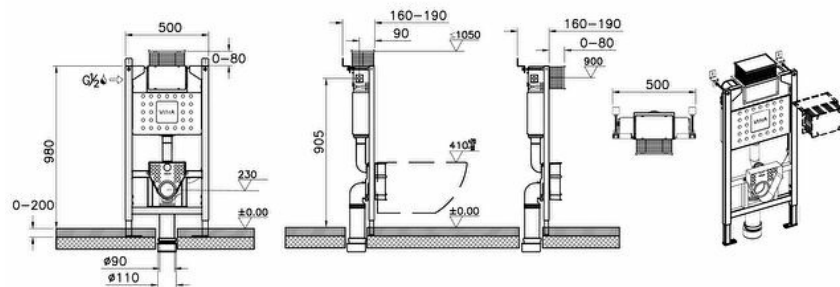

V-Fix Prime Reduced-Height Wall-Hung Frame for Wall-Hung Toilet - 98cm

Product Code: 761-5825-01UK

Collection: VUni

Technical specifications

Colour	No Color
Height	980
Width	500
Depth	130
Designer	VitrA Design Team
Mounting type	Pre-Wall Drywall
Packaged Product Sizes (WxDxH)	1152X170X560

Water Inlet Detail (REZ ICTKM)	Side
Body Material	Plastic
Large Flush Volume, Adjustable Range	6
Marketing Measure (cm)	98 CM
Operating Pressure	Min:0.5-Max:10Recommended(1-5)
Small Flush Volume, Adjustable Range	3
Guarantee	10

Certificate	UKCA
Application Type	Drywall Application

2A technical drawing

Technical specifications

Colour: No Color **Height:** 980 **Width:** 500 **Depth:** 130 **Designer:** VitrA Design Team **Mounting type:** Pre-Wall Drywall **Packaged Product Sizes (WxDxH):** 1152X170X560 **Water Inlet Detail (REZ ICTKM):** Side **Body Material:** Plastic **Large Flush Volume, Adjustable Range:** 6 **Marketing Measure (cm):** 98 CM **Operating Pressure:** Min:0.5-Max:10Recommended(1-5) **Small Flush Volume, Adjustable Range:** 3 **Guarantee:** 10 **Certificate:** UKCA **Application Type:** Drywall Application