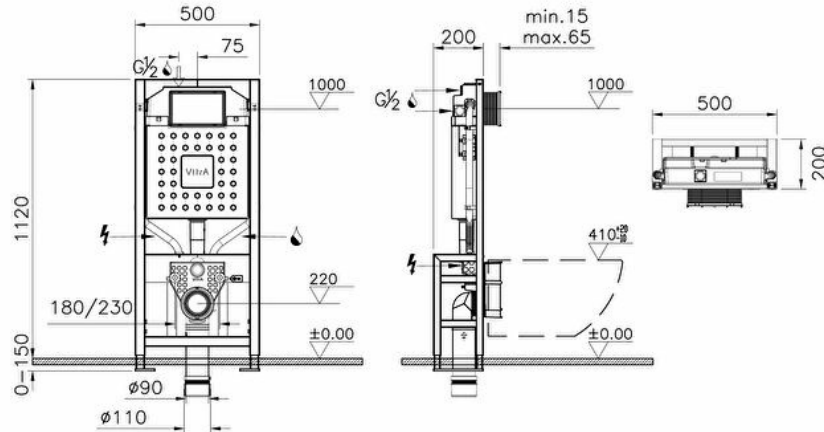

V-Fix Prime Regular Wall-Hung Frame for Wall-Hung Toilet - 112cm

Product Code: 762-4805-01

Collection: V12

Technical specifications

Colour	No Color
Height	1120
Width	500
Depth	200
Designer	VitrA Design Team
Marketing Measure (cm)	112 CM

Operating Pressure	Min:0.5-Max:10Recommended(1-5)
Mounting type	Front-Back plasterboard
Water Inlet Detail (REZ ICTKM)	Top
Body Material	Plastic
Large Flush Volume, Adjustable Range	6
Small Flush Volume, Adjustable Range	3
Packaged Product Sizes (WxDxH)	1140X215X520
Guarantee	10

Application Type	Drywall Application
Certificate	UKCA

2A technical drawing

Technical specifications

Colour: No Color **Height:** 1120 **Width:** 500 **Depth:** 200 **Designer:** VitrA Design Team **Marketing Measure (cm):** 112 CM **Operating Pressure:** Min:0.5-Max:10Recommended(1-5) **Mounting type:** Front-Back plasterboard **Water Inlet Detail (REZ ICTKM):** Top **Body Material:** Plastic **Large Flush Volume, Adjustable Range:** 6 **Small Flush Volume, Adjustable Range:** 3 **Packaged Product Sizes (WxDxH):** 1140X215X520 **Guarantee:** 10 **Application Type:** Drywall Application **Certificate:** UKCA