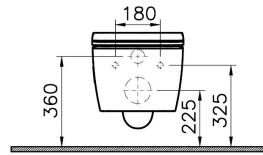

Name	M-Line Aquacare Wall-Hung WC
Collection	M-Line
Height	340
Width	360
Depth	560
Colour	White
Awards	Good Design
Awards	IF Design
Awards	Plus X
Designer	Noa
Soft close	Yes
Certificate	LGA
Certificate	NF
Finish	Standard
Brand	VitrA
Bidet Function	With bidet pipe
Hinge Material	Metal
Outlet Type	Horizontal

Product Code: 7672B003-6203

Description

*Duvar kalınlığına göre ilave boru gerekebilir.
*Additional pipe may be required due to wall thickness
*Ein zusätzliches Abflrohr ist je nach Wandstärke erforderlich

VitrA reserves the right to make changes in products and technical details without prior notice.

All drawings contain the necessary measurements which are subject to standard tolerances. For exact measurements, in particular for customized installation scenarios, it can only be taken from the finished ceramic product.