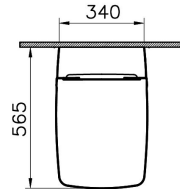

Name	M-Line Aquacare Wall-Hung WC
Collection	M-Line
Height	340
Width	360
Depth	560
Colour	White
Awards	Good Design
Awards	IF Design
Awards	Plus X
Designer	Noa
Soft close	Yes
Certificate	LGA
Certificate	NF
Finish	Standard
Brand	VitrA
Bidet Function	With bidet pipe
Hinge Material	Metal
Outlet Type	Horizontal

Product Code: 7672B003-6203

Description

*Duvar kalınlığına göre ilave boru gerekebilir.
*Additional pipe may be required due to wall thickness
*Ein zusätzliches Abflrohr ist je nach Wandstärke erforderlich

VitrA reserves the right to make changes in products and technical details without prior notice.

All drawings contain the necessary measurements which are subject to standard tolerances. For exact measurements, in particular for customized installation scenarios, it can only be taken from the finished ceramic product.