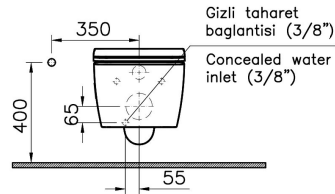

Name	M-Line Aquacare Wall-Hung WC
Collection	M-Line
Height	340
Width	360
Depth	560
Colour	White
Awards	Good Design
Awards	IF Design
Awards	Plus X
Designer	Noa
Soft close	Yes
Certificate	LGA
Certificate	NF
Finish	Standard
Brand	VitrA
Bidet Function	With bidet pipe
Hinge Material	Metal
Outlet Type	Horizontal

Product Code: 7672B003-6203

Description

*Duvar kalınlığına göre ilave boru gerekebilir.
*Additional pipe may be required due to wall thickness
*Ein zusätzliches Abflrohr ist je nach Wandstärke erforderlich

VitrA reserves the right to make changes in products and technical details without prior notice.

All drawings contain the necessary measurements which are subject to standard tolerances. For exact measurements, in particular for customized installation scenarios, it can only be taken from the finished ceramic product.