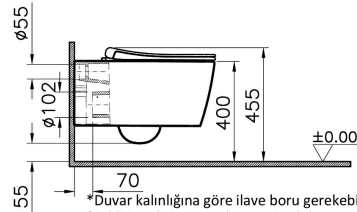

Name	M-Line Aquacare Wall-Hung WC
Collection	M-Line
Height	340
Width	360
Depth	560
Colour	White
Awards	Good Design
Awards	IF Design
Awards	Plus X
Designer	Noa
Soft close	Yes
Certificate	LGA
Certificate	NF
Finish	Standard
Brand	VitrA
Bidet Function	With bidet pipe
Hinge Material	Metal
Outlet Type	Horizontal

Product Code: 7672B003-6203

Description

*Duvar kalınlığına göre ilave boru gerekebilir.
*Additional pipe may be required due to wall thickness
*Ein zusätzliches Abflrohr ist je nach Wandstärke erforderlich

VitrA reserves the right to make changes in products and technical details without prior notice.

All drawings contain the necessary measurements which are subject to standard tolerances. For exact measurements, in particular for customized installation scenarios, it can only be taken from the finished ceramic product.