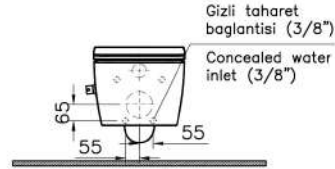

Name	M-Line Aquacare Wall-Hung WC
Collection	M-Line
Height	340
Width	360
Depth	560
Colour	White
Awards	Good Design
Awards	IF Design
Awards	Plus X
Designer	Noa
Soft close	Yes
Certificate	LGA
Certificate	NF
Finish	Standard
Brand	VitrA
Bidet Function	With bidet pipe
Hinge Material	Metal
Outlet Type	Horizontal

Product Code: 7672B003-6204

Description

- *Duvar kalınlığına göre ilave boru gerekebilir.
- *Additional pipe may be required due to wall thickness
- *Ein zusätzliches Ablaufrohr ist je nach Wandstärke erforderlich

VitrA reserves the right to make changes in products and technical details without prior notice.

All drawings contain the necessary measurements which are subject to standard tolerances. For exact measurements, in particular for customized installation scenarios, it can only be taken from the finished ceramic product.