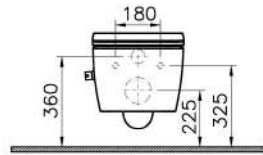

Name	M-Line Aquacare Wall-Hung WC
Collection	M-Line
Height	340
Width	360
Depth	560
Colour	White
Awards	Good Design
Awards	IF Design
Awards	Plus X
Designer	Noa
Soft close	Yes
Certificate	LGA
Certificate	NF
Finish	Standard
Brand	VitrA
Bidet Function	With bidet pipe
Hinge Material	Metal
Outlet Type	Horizontal

Product Code: 7672B003-6204

Description

- *Duvar kalınlığına göre ilave boru gerekebilir.
- *Additional pipe may be required due to wall thickness
- *Ein zusätzliches Ablaufrohr ist je nach Wandstärke erforderlich

VitrA reserves the right to make changes in products and technical details without prior notice.

All drawings contain the necessary measurements which are subject to standard tolerances. For exact measurements, in particular for customized installation scenarios, it can only be taken from the finished ceramic product.