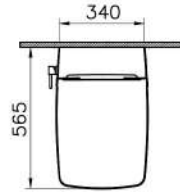

Name	M-Line Aquacare Wall-Hung WC
Collection	M-Line
Height	340
Width	360
Depth	560
Colour	White
Awards	Good Design
Awards	IF Design
Awards	Plus X
Designer	Noa
Soft close	Yes
Certificate	LGA
Certificate	NF
Finish	Standard
Brand	VitrA
Bidet Function	With bidet pipe
Hinge Material	Metal
Outlet Type	Horizontal

Product Code: 7672B003-6204

Description

- *Duvar kalınlığına göre ilave boru gerekebilir.
- *Additional pipe may be required due to wall thickness
- *Ein zusätzliches Ablaufrohr ist je nach Wandstärke erforderlich

VitrA reserves the right to make changes in products and technical details without prior notice.

All drawings contain the necessary measurements which are subject to standard tolerances. For exact measurements, in particular for customized installation scenarios, it can only be taken from the finished ceramic product.