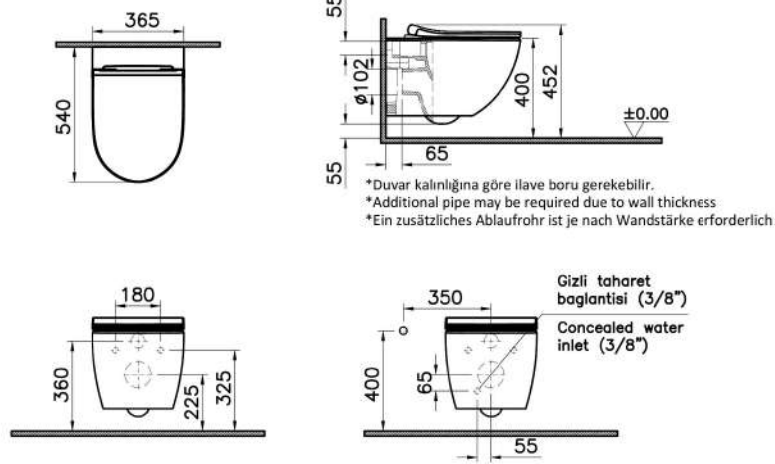

Name	Sento Aquacare Wall-Hung WC
Collection	Sento
Height	340
Width	365
Depth	540
Colour	White
Awards	Good Design
Awards	IF Design
Designer	VitrA Design Team
Soft close	Yes
Certificate	KIWA
Certificate	LGA
Certificate	NF
Finish	Standard
Brand	VitrA
Bidet Function	With bidet pipe
Hinge Material	Metal
Outlet Type	Horizontal

Product Code: 7748B003-6202

Description

VitrA reserves the right to make changes in products and technical details without prior notice.

All drawings contain the necessary measurements which are subject to standard tolerances. For exact measurements, in particular for customized installation scenarios, it can only be taken from the finished ceramic product.