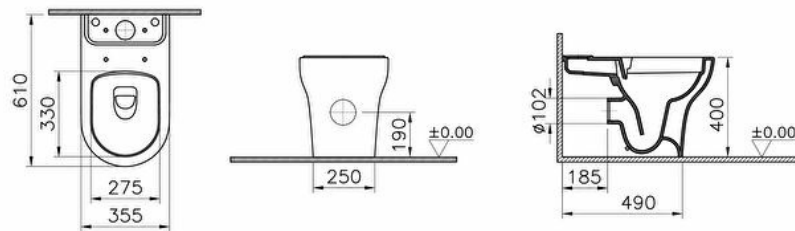

Collection: Zentrum

Technical specifications

Colour	White
Height	400
Width	355
Depth	610
Designer	VitrA Design Team
Finish	Hygiene
Guarantee	10

Height Of Toilet	400 mm
Installation Detail	Floor Mounted by Sides-Single
Material	Hygiene
Rim Feature	SmoothFlush
Bidet Function	Without bidet pipe
Body Material	VC- Vitreous China
Design Shape	Round

Inner Shape	Wash-down
Marketing Measure (cm)	61 CM
Open Back/Back To Wall	Back-to-wall

2A technical drawing

**Technical specifications**

Colour: White **Height:** 400 **Width:** 355 **Depth:** 610 **Designer:** VitrA Design Team **Finish:** Hygiene **Guarantee:** 10 **Height Of Toilet:** 400 mm **Installation Detail:** Floor Mounted by Sides-Single **Material:** Hygiene **Rim Feature:** SmoothFlush **Bidet Function:** Without bidet pipe **Body Material:** VC- Vitreous China **Design Shape:** Round **Inner Shape:** Wash-down **Marketing Measure (cm):** 61 CM **Open Back/Back To Wall:** Back-to-wall