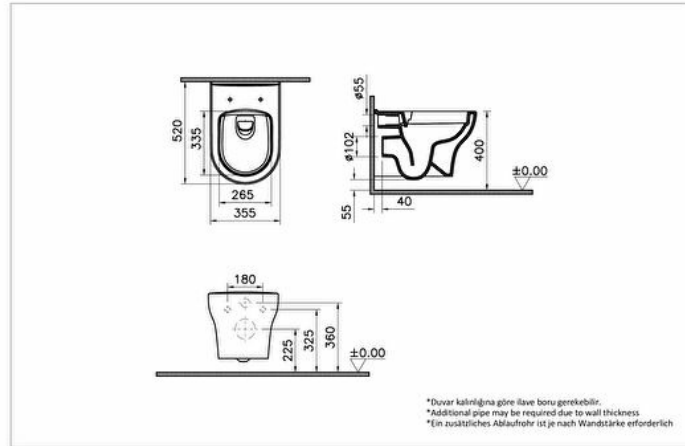

**Collection:** Zentrum**Technical specifications**

Colour	White
Height	400
Width	355
Depth	520
Designer	VitrA Design Team
Finish	Hygiene
Guarantee	10

Height Of Toilet	400 mm
Installation Detail	Concealed Installation
Material	Hygiene
Rim Feature	SmoothFlush
Bidet Function	Without bidet pipe
Body Material	VC- Vitreous China
Design Shape	Round

Inner Shape	Wash-down
Marketing Measure (cm)	52 CM

2A technical drawing

**Technical specifications**

Colour: White **Height:** 400 **Width:** 355 **Depth:** 520 **Designer:** VitrA Design Team **Finish:** Hygiene **Guarantee:** 10 **Height Of Toilet:** 400 mm **Installation Detail :** Concealed Installation **Material:** Hygiene **Rim Feature:** SmoothFlush **Bidet Function:** Without bidet pipe **Body Material:** VC- Vitreous China **Design Shape :** Round **Inner Shape:** Wash-down **Marketing Measure (cm):** 52 CM