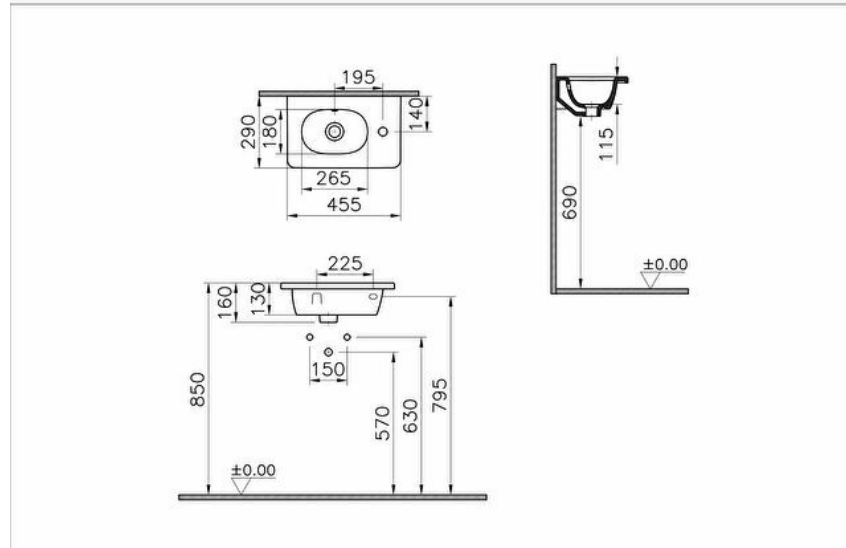

### Technical specifications

<b>Colour</b>	White	<b>Overflow Hole</b>	With Overflow
<b>Height</b>	160	<b>Packaged Product</b>	475X195X325
<b>Width</b>	450	<b>Sizes (WxDxH)</b>	
<b>Depth</b>	290	<b>Overflow Hole Detail</b>	With Overflow
<b>Designer</b>	VitrA Design Team	<b>Tap Hole Options</b>	Single Tap Hole from Right
<b>Finish</b>	Hygiene	<b>Ceramic Sanitaryware</b>	
<b>Material</b>	Hygiene	<b>Guarantee</b>	10
		<b>Drainer</b>	Not included
		<b>Syphon</b>	Syphon Not Included
<b>Body Material</b>	FFC- Fire Fine Clay		
<b>Marketing Measure (cm)</b>	45 x 28		

## 2A technical drawing

**Technical specifications**

**Colour:** White **Height:** 160 **Width:** 450 **Depth:** 290 **Designer:** Vitra Design Team **Finish:** Hygiene **Material:** Hygiene **Overflow Hole:** With Overflow **Packaged Product Sizes (WxDxH):** 475X195X325 **Overflow Hole Detail:** With Overflow **Tap Hole Options**  
**Ceramic Sanitaryware:** Single Tap Hole from Right **Guarantee:** 10 **Drainer:** Not included **Syphon:** Syphon Not Included **Body**  
**Material:** FFC- Fire Fine Clay **Marketing Measure (cm):** 45 x 28