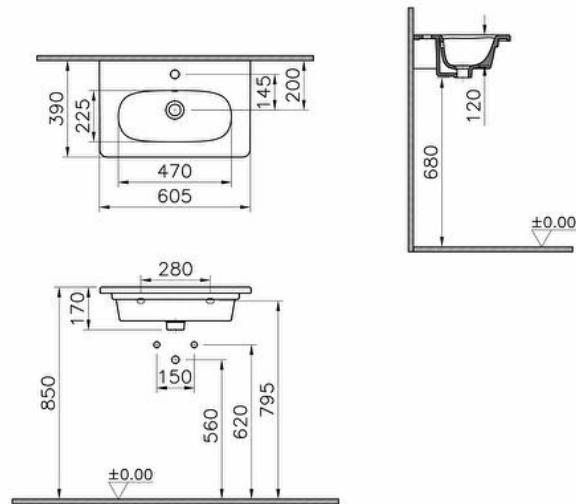

Collection: Zentrum

Technical specifications

Colour	White
Height	170
Width	605
Depth	390
Designer	VitrA Design Team
Finish	Hygiene
Material	Hygiene

Overflow Hole	With Overflow
Packaged Product	620X190X440
Sizes (WxDxH)	
Design Shape	Rectangular
Washbasin	
Overflow Hole Detail	With Overflow
Tap Hole Options	Single Tap Hole
Ceramic Sanitaryware	
Guarantee	10
Drainer	Not included

Syphon	Syphon Not Included
Body Material	FFC- Fire Fine Clay
Marketing Measure (cm)	60 x 38

2A technical drawing

Technical specifications

Colour: White **Height:** 170 **Width:** 605 **Depth:** 390 **Designer:** Vitra Design Team **Finish:** Hygiene **Material:** Hygiene **Overflow Hole:** With Overflow **Packaged Product Sizes (WxDxH):** 620X190X440 **Design Shape Washbasin:** Rectangular **Overflow Hole Detail:** With Overflow **Tap Hole Options Ceramic Sanitaryware:** Single Tap Hole **Guarantee:** 10 **Drainer:** Not included **Syphon:** Syphon Not Included **Body Material:** FFC- Fire Fine Clay **Marketing Measure (cm):** 60 x 38