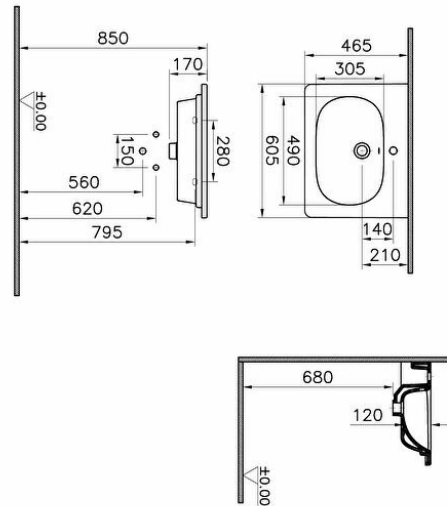

Collection: Zentrum

Technical specifications

Colour	White
Height	170
Width	600
Depth	460
Designer	VitrA Design Team
Finish	Hygiene
Material	Hygiene

Overflow Hole	With Overflow
Packaged Product	620X185X505
Sizes (WxDxH)	
Design Shape	Rectangular
Washbasin	
Overflow Hole Detail	With Overflow
Tap Hole Options	Single Tap Hole
Ceramic Sanitaryware	
Guarantee	10
Drainer	Not included

Syphon	Syphon Not Included
Body Material	FFC- Fire Fine Clay
Marketing Measure (cm)	60 x 46

2A technical drawing

**Technical specifications**

Colour: White **Height:** 170 **Width:** 600 **Depth:** 460 **Designer:** Vitra Design Team **Finish:** Hygiene **Material:** Hygiene **Overflow Hole:** With Overflow **Packaged Product Sizes (WxDxH):** 620X185X505 **Design Shape Washbasin:** Rectangular **Overflow Hole Detail:** With Overflow **Tap Hole Options Ceramic Sanitaryware:** Single Tap Hole **Guarantee:** 10 **Drainer:** Not included **Syphon:** Syphon Not Included **Body Material:** FFC- Fire Fine Clay **Marketing Measure (cm):** 60 x 46