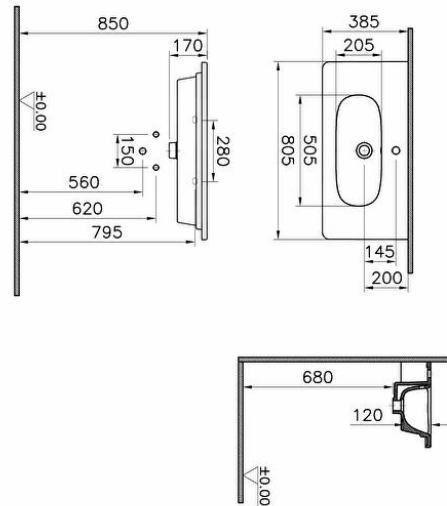

Collection: Zentrum

Technical specifications

Colour	White
Height	170
Width	805
Depth	390
Designer	VitrA Design Team
Finish	Hygiene
Material	Hygiene

Overflow Hole	With Overflow
Packaged Product	825X195X440
Sizes (WxDxH)	
Certificate	CE
Overflow Hole Detail	With Overflow
Tap Hole Options	Single Tap Hole
Ceramic Sanitaryware	
Guarantee	10
Drainer	Not included

Syphon	Syphon Not Included
Body Material	FFC- Fire Fine Clay
Marketing Measure (cm)	80 x 38

2A technical drawing

**Technical specifications**

Colour: White **Height:** 170 **Width:** 805 **Depth:** 390 **Designer:** VitrA Design Team **Finish:** Hygiene **Material:** Hygiene **Overflow Hole:** With Overflow **Packaged Product Sizes (WxDxH):** 825X195X440 **Certificate:** CE **Overflow Hole Detail:** With Overflow **Tap Hole Options Ceramic Sanitaryware:** Single Tap Hole **Guarantee:** 10 **Drainer:** Not included **Syphon:** Syphon Not Included **Body Material:** FFC- Fire Fine Clay **Marketing Measure (cm):** 80 x 38