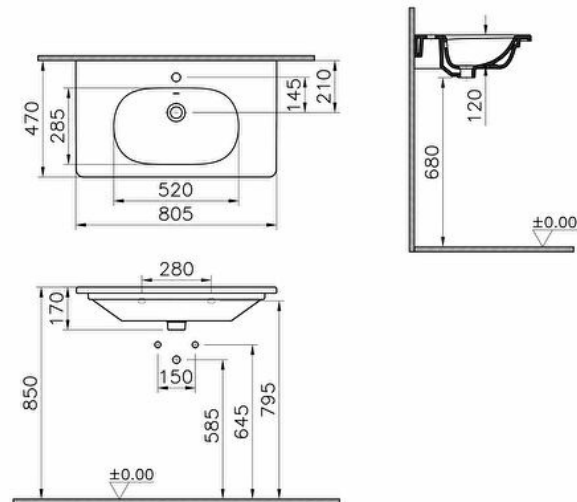

Collection: Zentrum

Technical specifications

Colour	White
Height	170
Width	805
Depth	470
Designer	VitrA Design Team
Finish	Hygiene
Material	Hygiene

Overflow Hole	With Overflow
Packaged Product	825X205X535
Sizes (WxDxH)	
Overflow Hole Detail	With Overflow
Tap Hole Options	Single Tap Hole
Ceramic Sanitaryware	
Guarantee	10
Drainer	Not included
Syphon	Syphon Not Included

Body Material	FFC- Fire Fine Clay
Marketing Measure (cm)	80 x 46

2A technical drawing

**Technical specifications**

Colour: White **Height:** 170 **Width:** 805 **Depth:** 470 **Designer:** Vitra Design Team **Finish:** Hygiene **Material:** Hygiene **Overflow Hole:** With Overflow **Packaged Product Sizes (WxDxH):** 825X205X535 **Overflow Hole Detail:** With Overflow **Tap Hole Options**
Ceramic Sanitaryware: Single Tap Hole **Guarantee:** 10 **Drainer:** Not included **Syphon:** Syphon Not Included **Body Material:** FFC-
Fire Fine Clay **Marketing Measure (cm):** 80 x 46