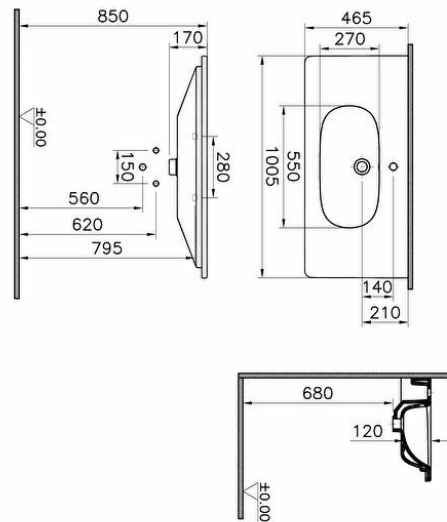

Collection: Zentrum

Technical specifications

Colour	White
Height	175
Width	1005
Depth	470
Designer	VitrA Design Team
Finish	Hygiene
Material	Hygiene

Overflow Hole	With Overflow
Packaged Product	1025X205X530
Sizes (WxDxH)	
Overflow Hole Detail	With Overflow
Tap Hole Options	Single Tap Hole
Ceramic Sanitaryware	
Guarantee	10
Drainer	Not included
Syphon	Syphon Not Included

Body Material	FFC- Fire Fine Clay
Marketing Measure (cm)	100 x 46

2A technical drawing

**Technical specifications**

Colour: White **Height:** 175 **Width:** 1005 **Depth:** 470 **Designer:** VitrA Design Team **Finish:** Hygiene **Material:** Hygiene **Overflow Hole:** With Overflow **Packaged Product Sizes (WxDxH):** 1025X205X530 **Overflow Hole Detail:** With Overflow **Tap Hole Options Ceramic Sanitaryware:** Single Tap Hole **Guarantee:** 10 **Drainer:** Not included **Syphon:** Syphon Not Included **Body Material:** FFC-Fire Fine Clay **Marketing Measure (cm):** 100 x 46