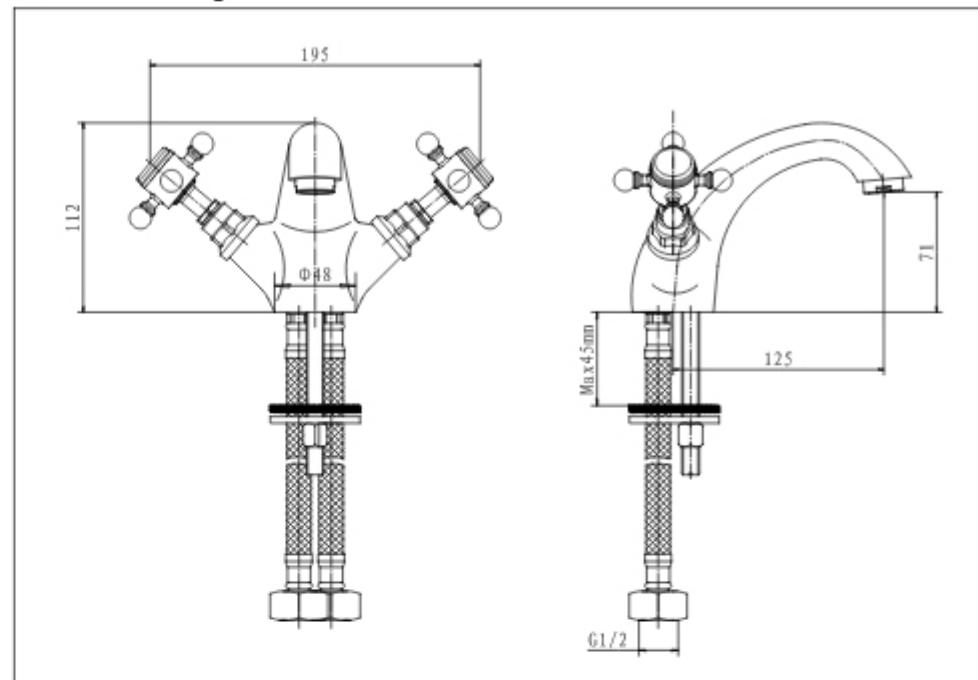

Technical Drawing