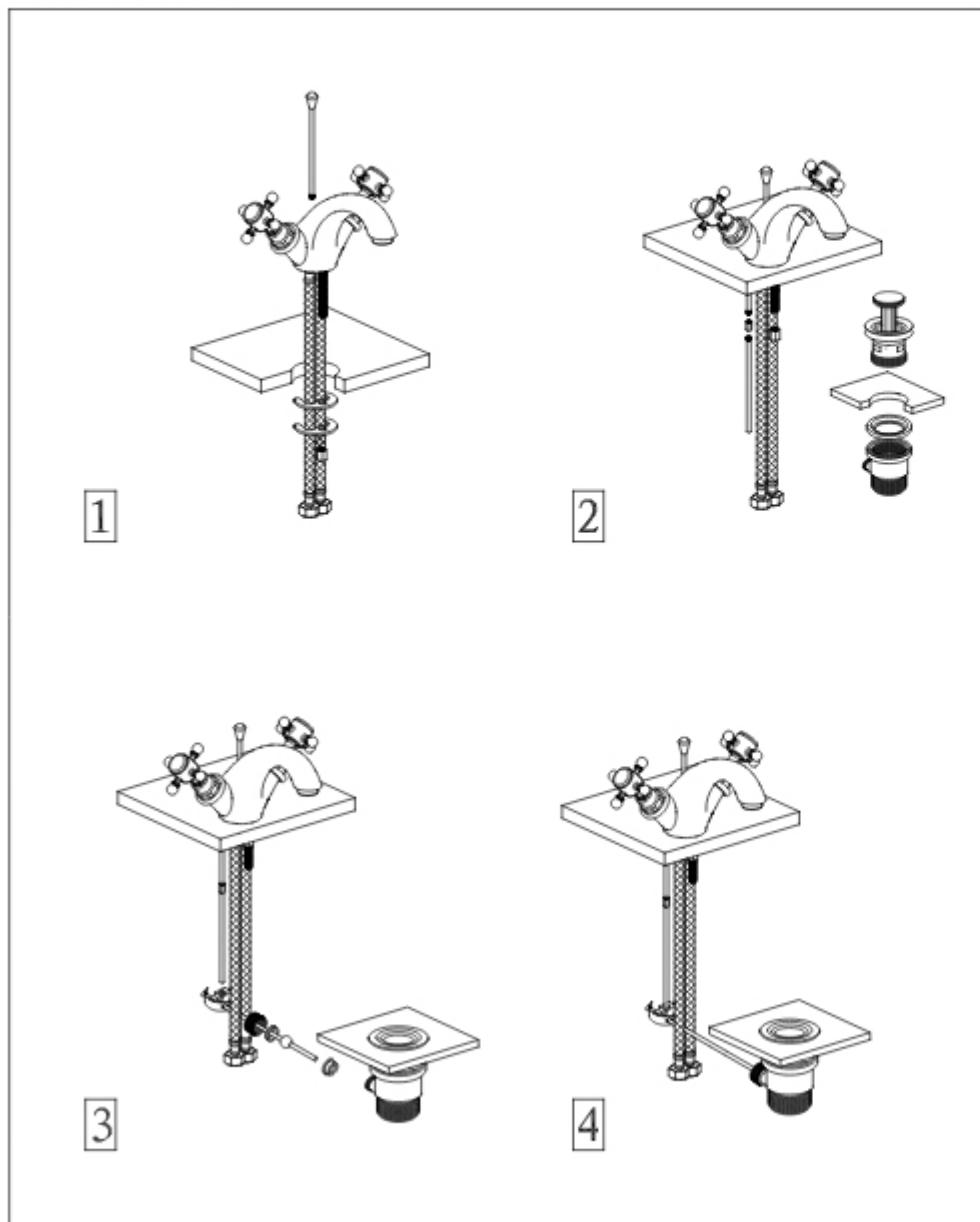

Portobello Basin Mono inc Click Waste Chrome
Eastbrook Product code: 79.0002

Installation