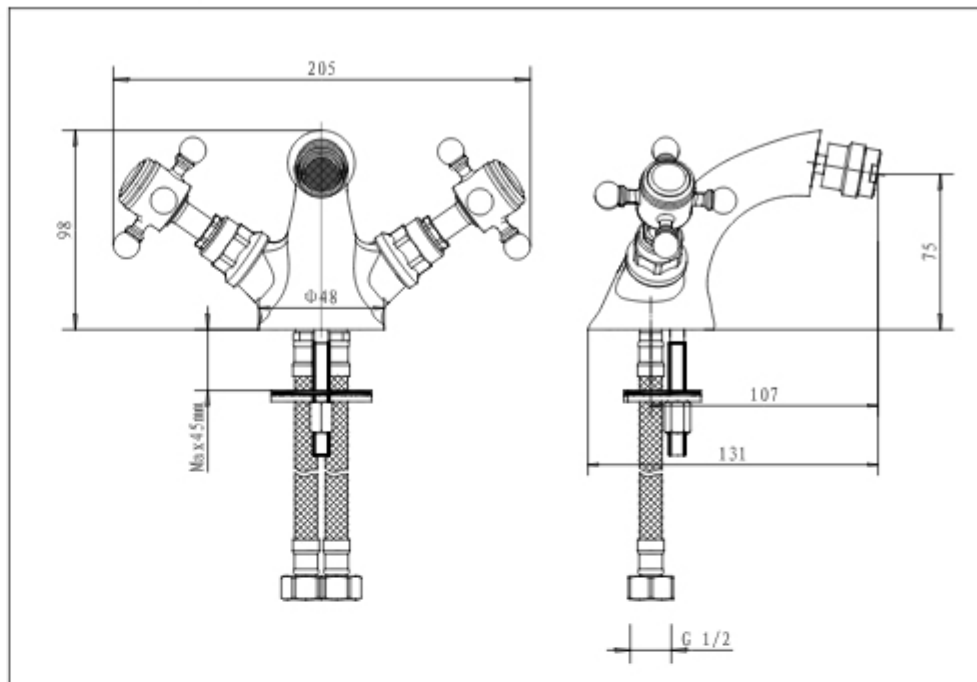

Technical Drawing