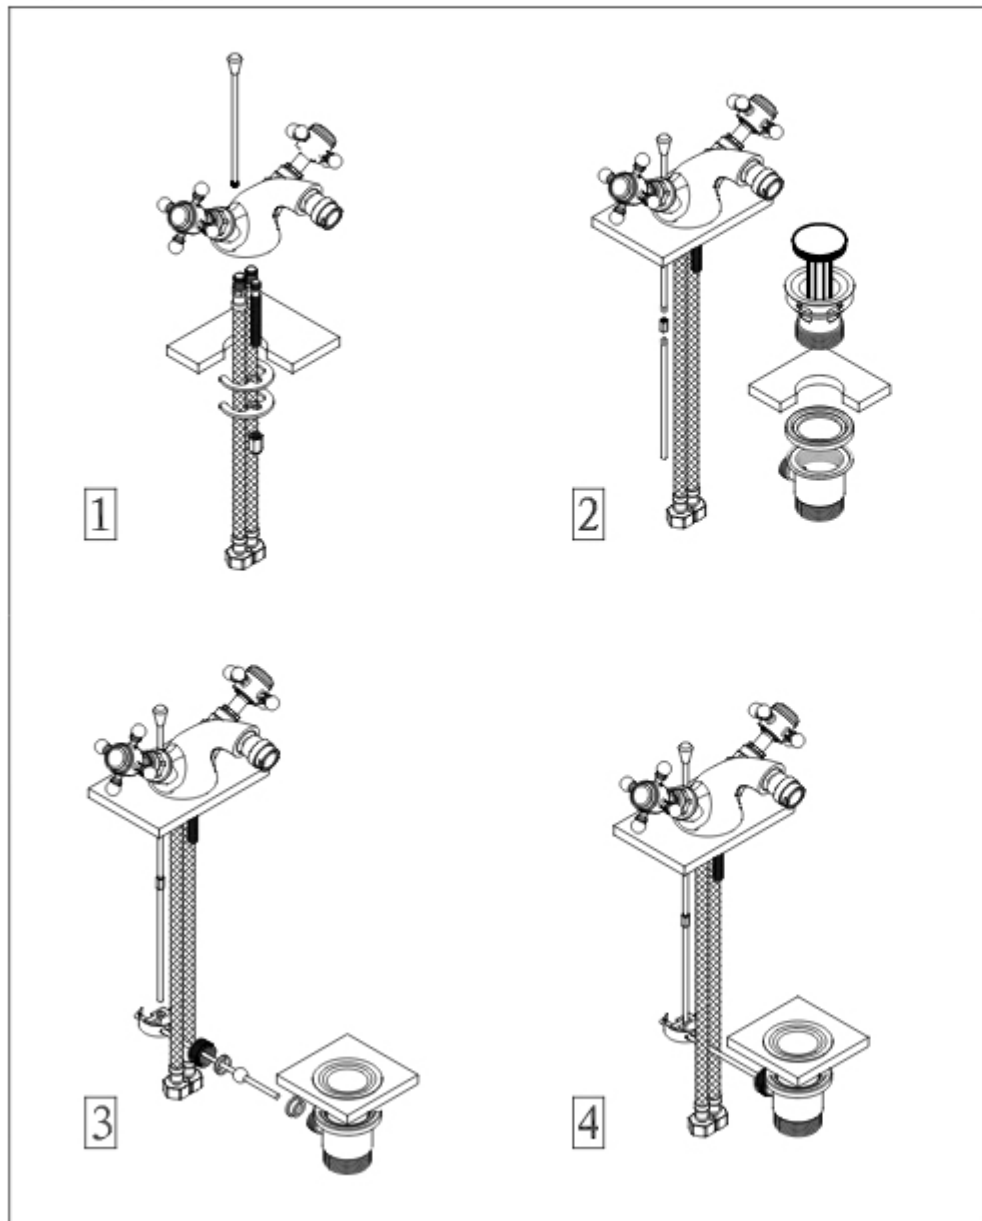

Portbello Bidet Mono inc Pop Up Waste Chrome
Eastbrook Product code: 79.0003

Installation