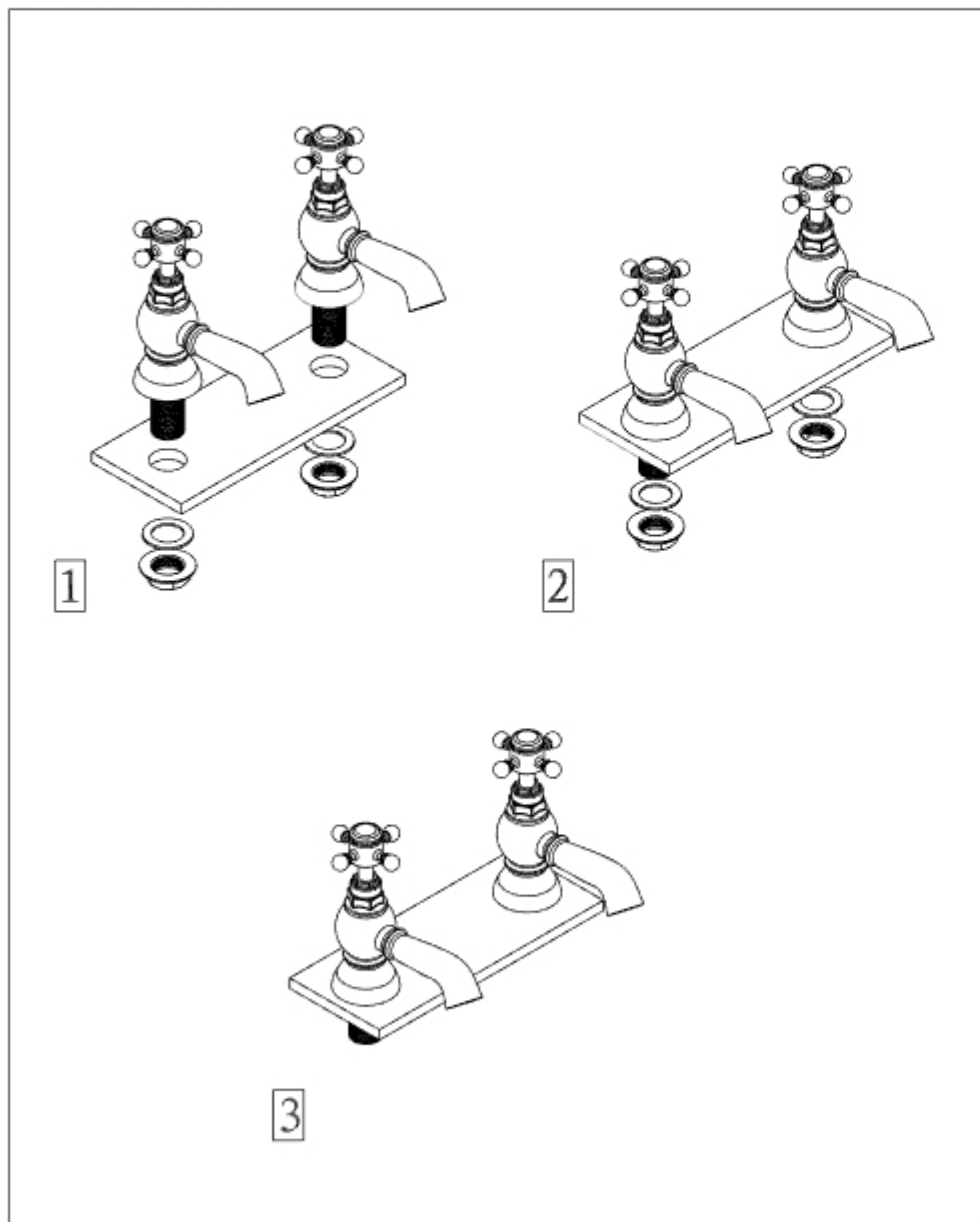

Portobello Bath Taps Chrome

Eastbrook Product code: 79.0006

Installation