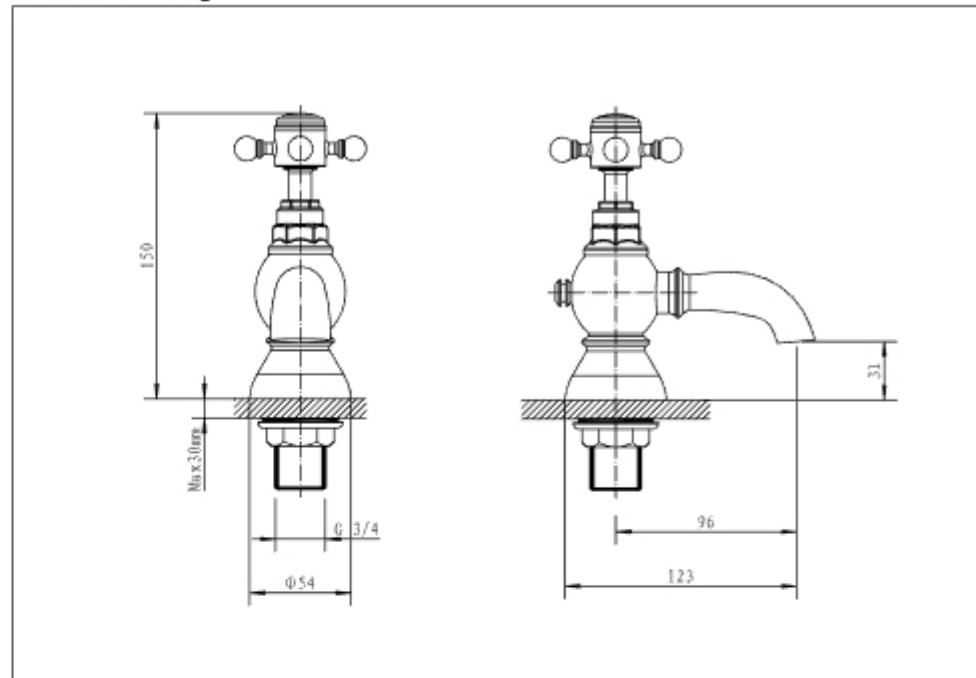

Technical Drawing