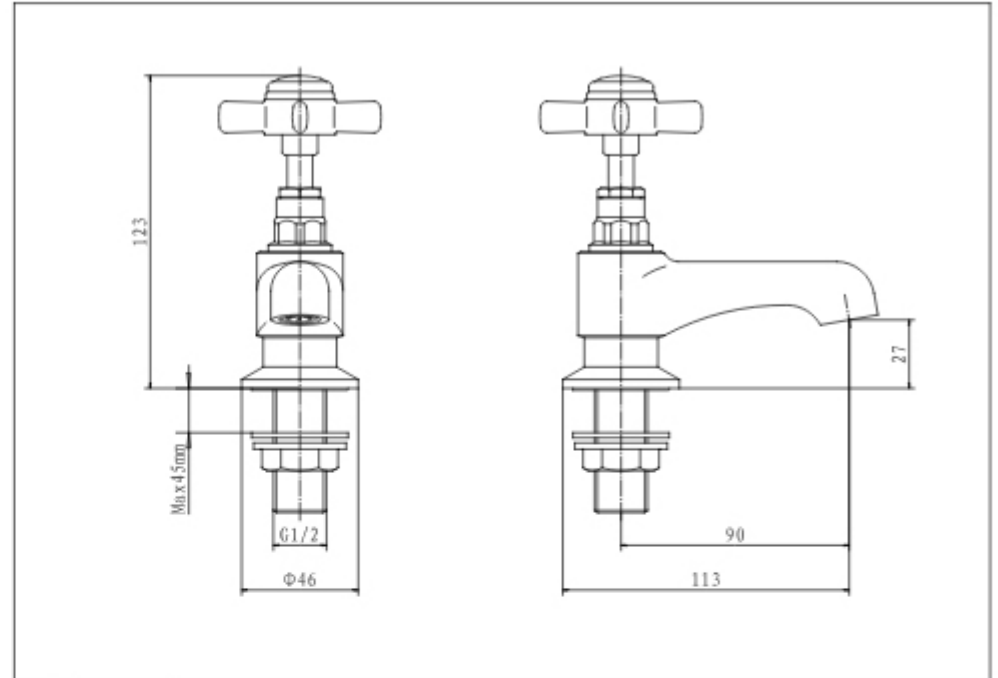

Haymarket Luxury Basin Taps

Eastbrook Road, Gloucester GL4 3DB
Technical Helpline: 01452 317890
email: technical@eastbrookco.com

Installation

Technical Drawing

Exploded Drawing