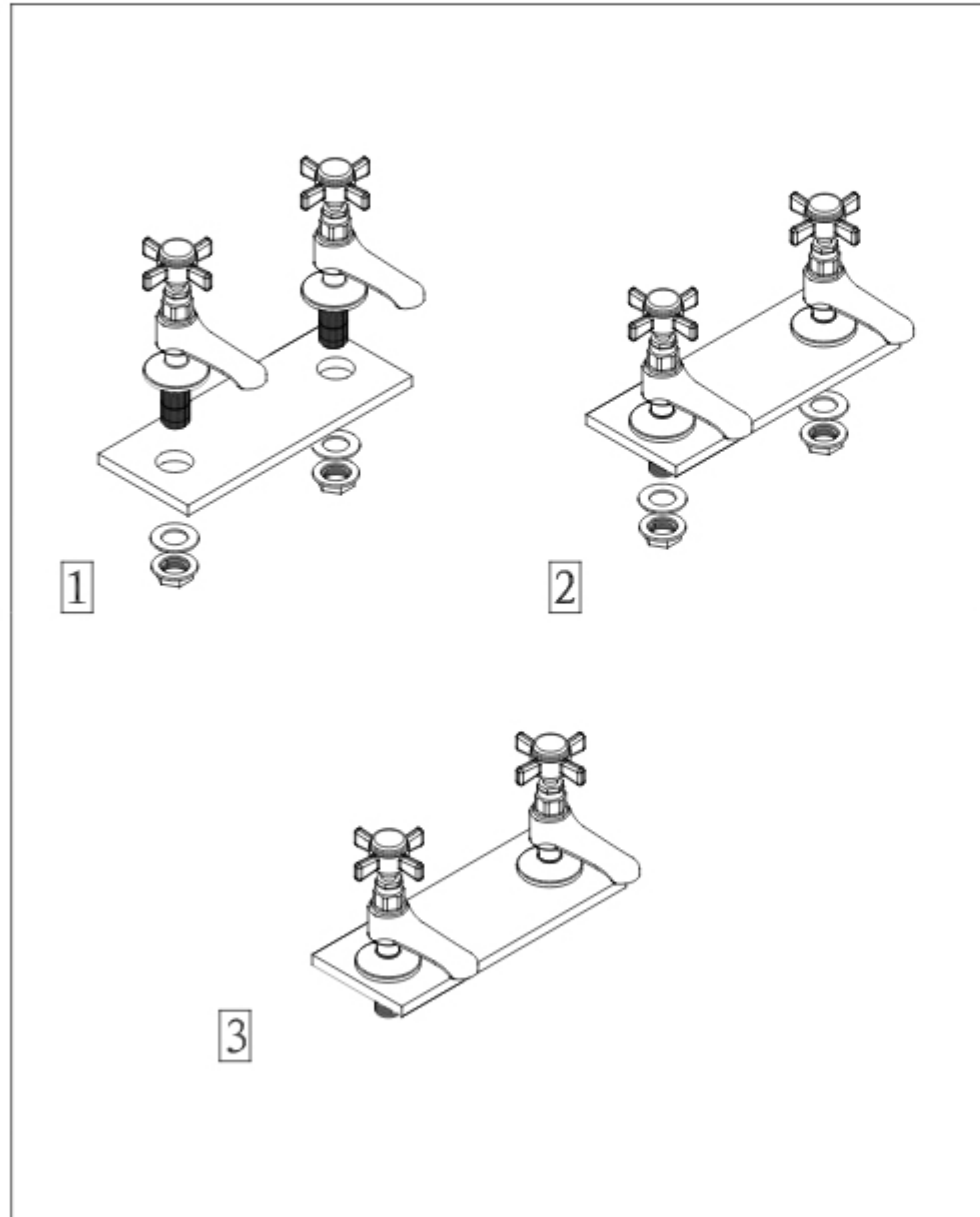

Haymarket Luxury Basin Taps

Eastbrook Road, Gloucester GL4 3DB
Technical Helpline: 01452 317890
email: technical@eastbrookco.com

Installation

Technical Drawing

Exploded Drawing