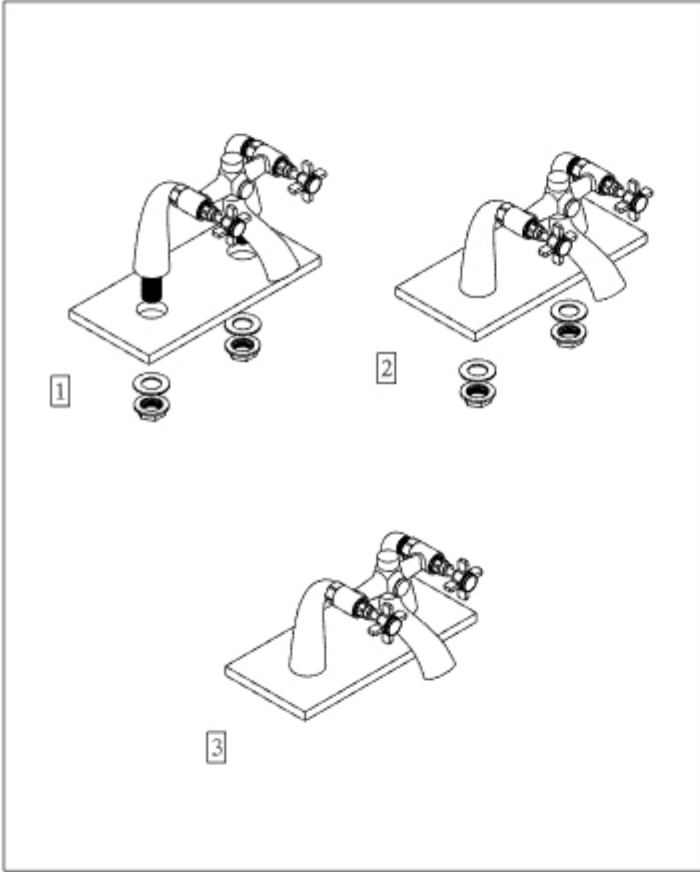

Eastbrook Road, Gloucester GL4 3DB
Technical Helpline: 01452 317890
email: technical@eastbrookco.com

Haymarket Bath Filler Chrome
Eastbrook Product code: 79.0014

Installation

Technical Drawing

Exploded Drawing