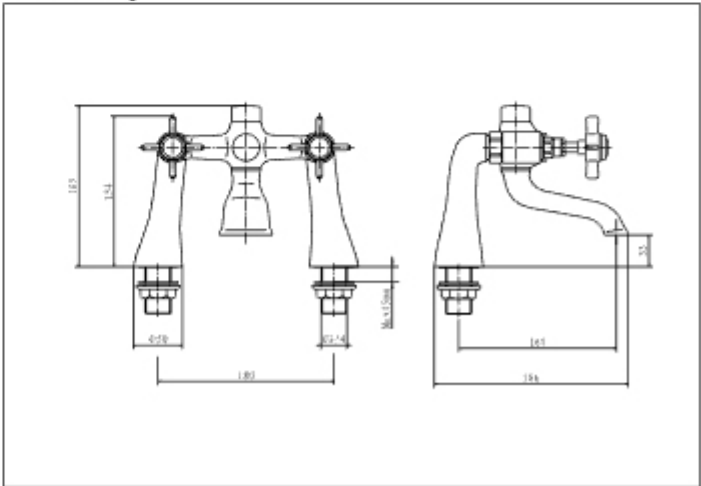

Eastbrook Road, Gloucester GL4 3DB
Technical Helpline: 01452 317890
email: technical@eastbrookco.com

Haymarket Bath Filler Chrome
Eastbrook Product code: 79.0014

Installation

Technical Drawing

Exploded Drawing