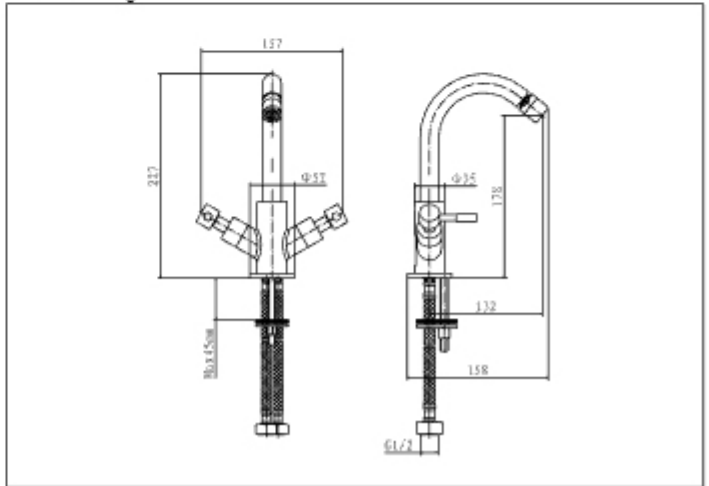

Eastbrook Road, Gloucester GL4 3DB
Technical Helpline: 01452 317890
email: technical@eastbrookco.com

Leith Bidet Mono inc Pop Up Waste Chrome
Eastbrook Product code: 79.0018

Installation

Technical Drawing

Exploded Drawing