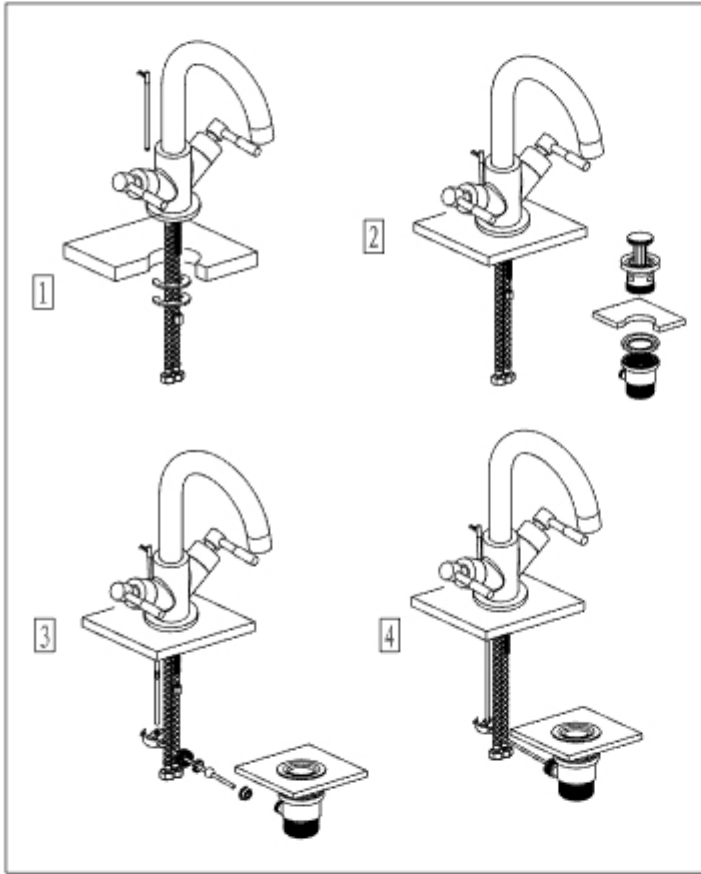

Eastbrook Road, Gloucester GL4 3DB
Technical Helpline: 01452 317890
email: technical@eastbrookco.com

Leith Bidet Mono inc Pop Up Waste Chrome
Eastbrook Product code: 79.0018

Installation

Technical Drawing

Exploded Drawing