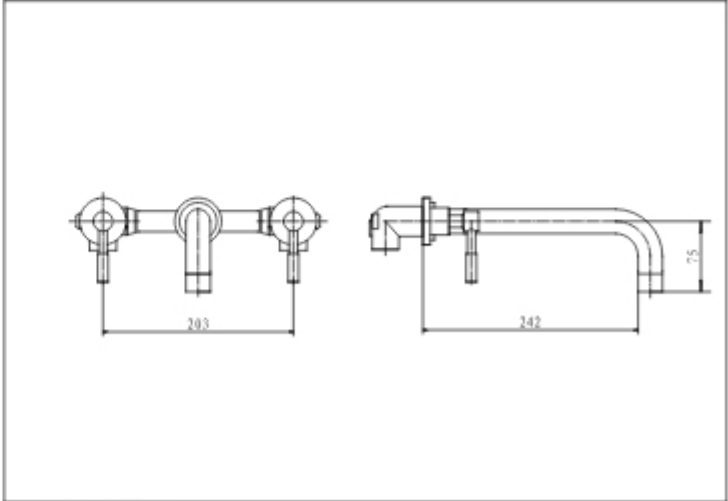

Eastbrook Road, Gloucester GL4 3DB
Technical Helpline: 01452 317890
email: technical@eastbrookco.com

Leith Wall Mounted Bath Filler Chrome
Eastbrook Product code: 79.0023

Installation

Technical Drawing

Exploded Drawing