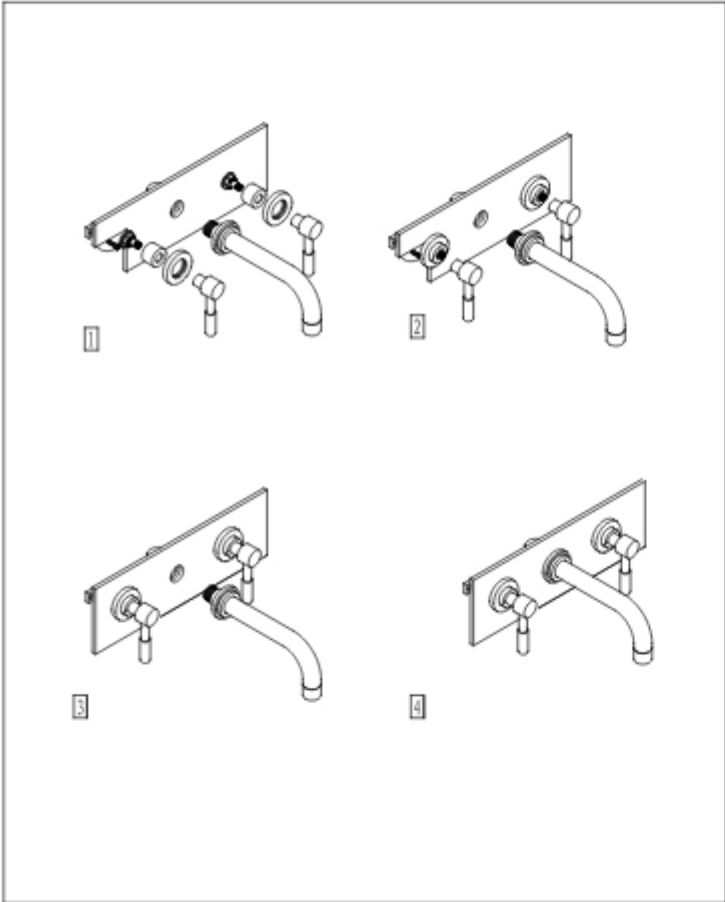

Eastbrook Road, Gloucester GL4 3DB
Technical Helpline: 01452 317890
email: technical@eastbrookco.com

Leith Wall Mounted Bath Filler Chrome
Eastbrook Product code: 79.0023

Installation

Technical Drawing

Exploded Drawing