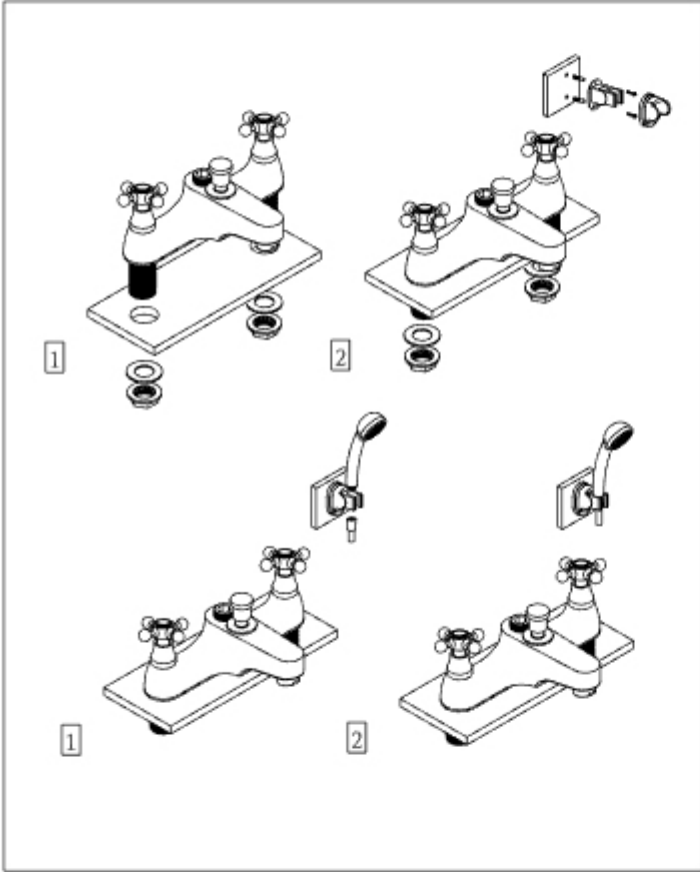

Eastbrook Road, Gloucester GL4 3DB
Technical Helpline: 01452 317890
email: technical@eastbrookco.com

Sternhouse Standard BSM inc Kit Chrome
Eastbrook Product code:79.0025

Installation

Technical Drawing

Exploded Drawing