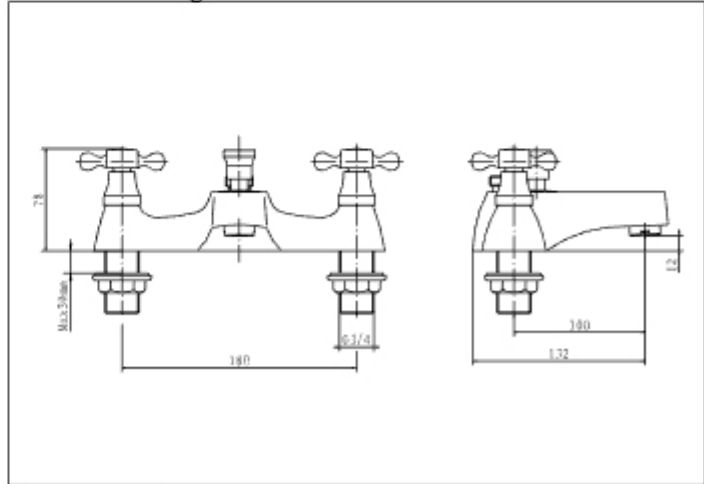

Eastbrook Road, Gloucester GL4 3DB
Technical Helpline: 01452 317890
email: technical@eastbrookco.com

Sternhouse Standard BSM inc Kit Chrome
Eastbrook Product code:79.0025

Installation

Technical Drawing

Exploded Drawing