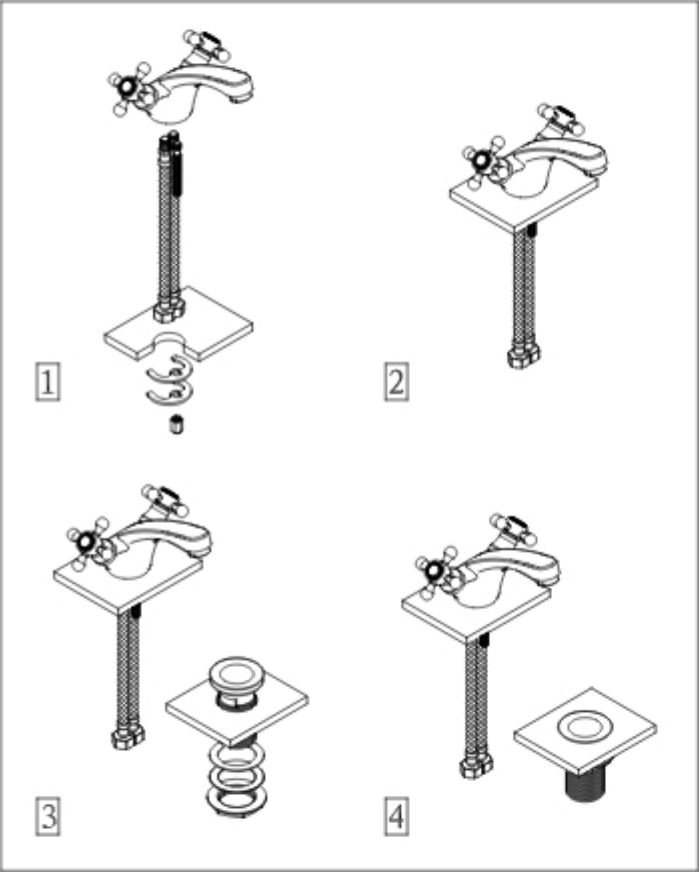

Eastbrook Road, Gloucester GL4 3DB
Technical Helpline: 01452 317890
email: technical@eastbrookco.com

Sternhouse Basin Mono inc Click Waste Chrome
Eastbrook Product code: 79.0026

Installation

Technical Drawing

Exploded Drawing