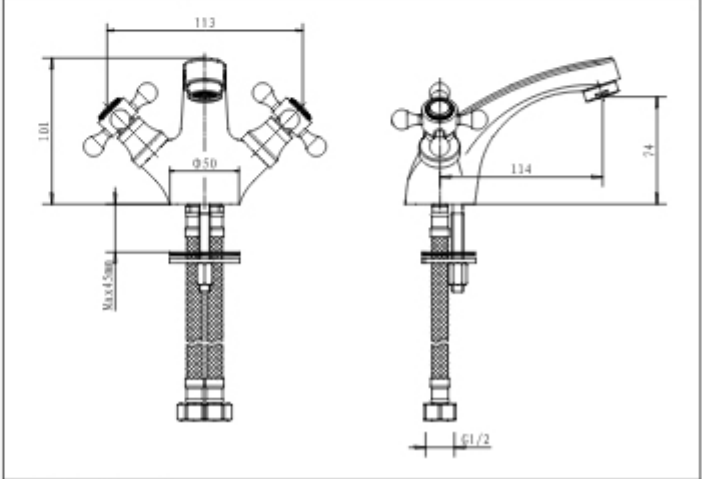

Eastbrook Road, Gloucester GL4 3DB
Technical Helpline: 01452 317890
email: technical@eastbrookco.com

Sternhouse Basin Mono inc Click Waste Chrome
Eastbrook Product code: 79.0026

Installation

Technical Drawing

Exploded Drawing