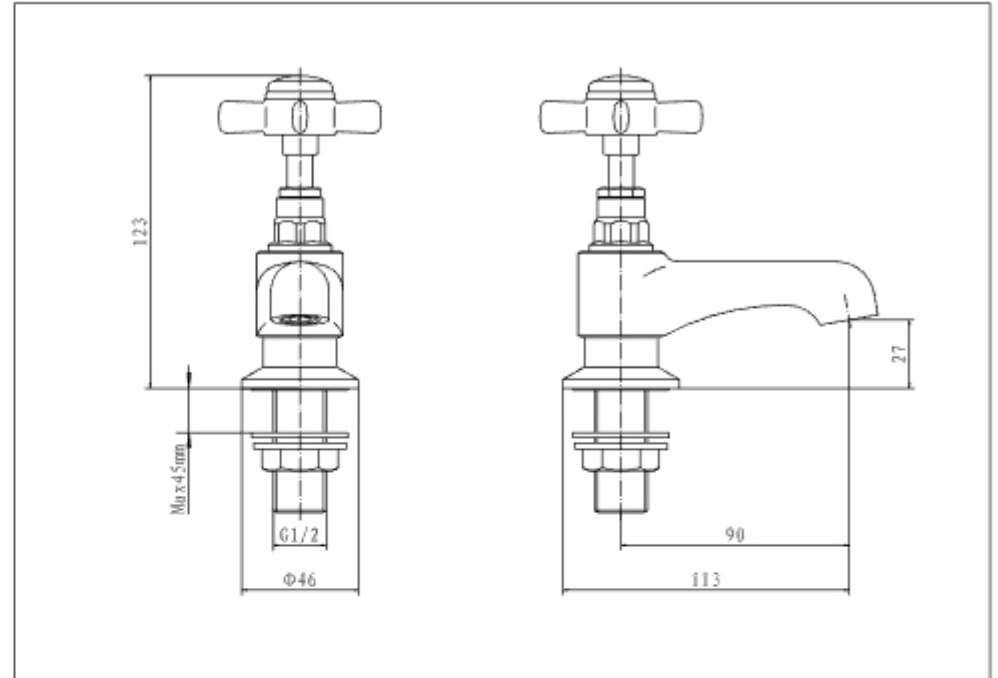

Haymarket Luxury Basin Taps

Eastbrook Road, Gloucester GL4 3DB
Technical Helpline: 01452 317890
email: technical@eastbrookco.com

Installation

Technical Drawing

Exploded Drawing