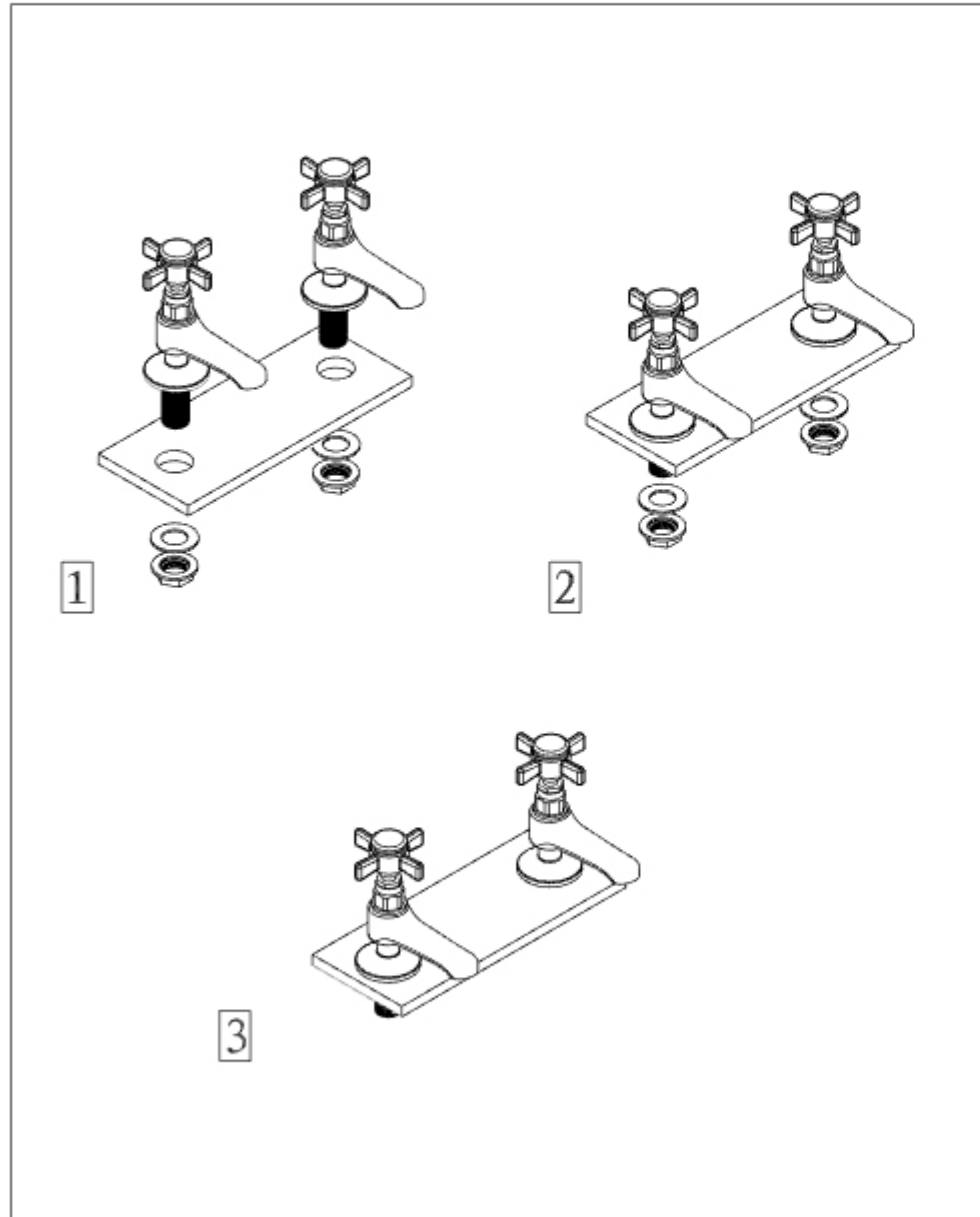

Haymarket Luxury Basin Taps

Eastbrook Road, Gloucester GL4 3DB
Technical Helpline: 01452 317890
email: technical@eastbrookco.com

Installation

Technical Drawing

Exploded Drawing