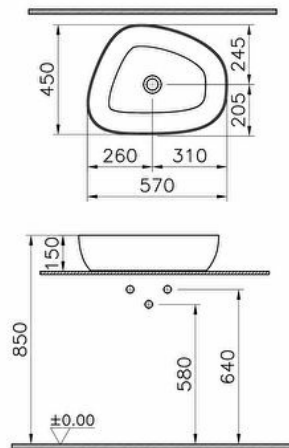

Collection: Outline Recycled

Technical specifications

Colour	Mat Beige
Height	150
Width	570
Depth	450
Designer	VitrA Design Team
Finish	Hygiene
Material	Hygiene

Overflow Hole	Without Overflow
Countertop Usage	Bowl
Design Shape	Tv Shape
Washbasin	
Overflow Hole Detail	Without Overflow
Tap Hole Options	Without Tap Hole
Ceramic Sanitaryware	
Guarantee	10
Drainer	Not included

Syphon	Syphon Not Included
Body Material	VC- Vitreous China
Packaged Product	
Sizes (WxDxH)	600X173X480
Marketing Measure	
(cm)	57 x 45

2A technical drawing

**Technical specifications**

Colour: Mat Beige **Height:** 150 **Width:** 570 **Depth:** 450 **Designer:** VitrA Design Team **Finish:** Hygiene **Material:** Hygiene **Overflow Hole:** Without Overflow **Countertop Usage:** Bowl **Design Shape Washbasin:** Tv Shape **Overflow Hole Detail:** Without Overflow **Tap Hole Options Ceramic Sanitaryware:** Without Tap Hole **Guarantee:** 10 **Drainer:** Not included **Syphon:** Syphon Not Included **Body Material:** VC- Vitreous China **Packaged Product Sizes (WxDxH):** 600X173X480 **Marketing Measure (cm):** 57 x 45