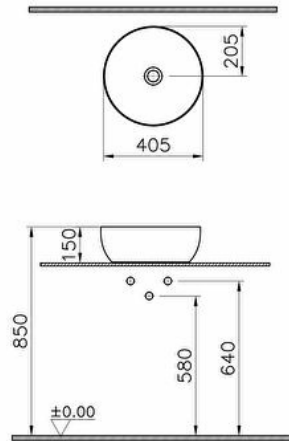

**Collection:** Outline Recycled**Technical specifications**

<b>Colour</b>	Mat Beige
<b>Height</b>	150
<b>Width</b>	405
<b>Depth</b>	405
<b>Designer</b>	VitrA Design Team
<b>Finish</b>	Hygiene
<b>Material</b>	Hygiene

<b>Overflow Hole</b>	Without Overflow
<b>Countertop Usage</b>	Bowl
<b>Design Shape</b>	Round
<b>Washbasin</b>	
<b>Overflow Hole Detail</b>	Without Overflow
<b>Tap Hole Options</b>	Without Tap Hole
<b>Ceramic Sanitaryware</b>	
<b>Guarantee</b>	10
<b>Drainer</b>	Ceramic Syphon Plug

<b>Syphon</b>	Syphon Not Included
<b>Body Material</b>	VC- Vitreous China
<b>Packaged Product</b>	
<b>Sizes (WxDxH)</b>	430X165X455
<b>Marketing Measure</b>	
<b>(cm)</b>	41 x 41

## 2A technical drawing

**Technical specifications**

**Colour:** Mat Beige **Height:** 150 **Width:** 405 **Depth:** 405 **Designer:** VitrA Design Team **Finish:** Hygiene **Material:** Hygiene **Overflow Hole:** Without Overflow **Countertop Usage:** Bowl **Design Shape Washbasin:** Round **Overflow Hole Detail:** Without Overflow **Tap Hole Options Ceramic Sanitaryware:** Without Tap Hole **Guarantee:** 10 **Drainer:** Ceramic Syphon Plug **Syphon:** Syphon Not Included **Body Material:** VC- Vitreous China **Packaged Product Sizes (WxDxH):** 430X165X455 **Marketing Measure (cm):** 41 x 41